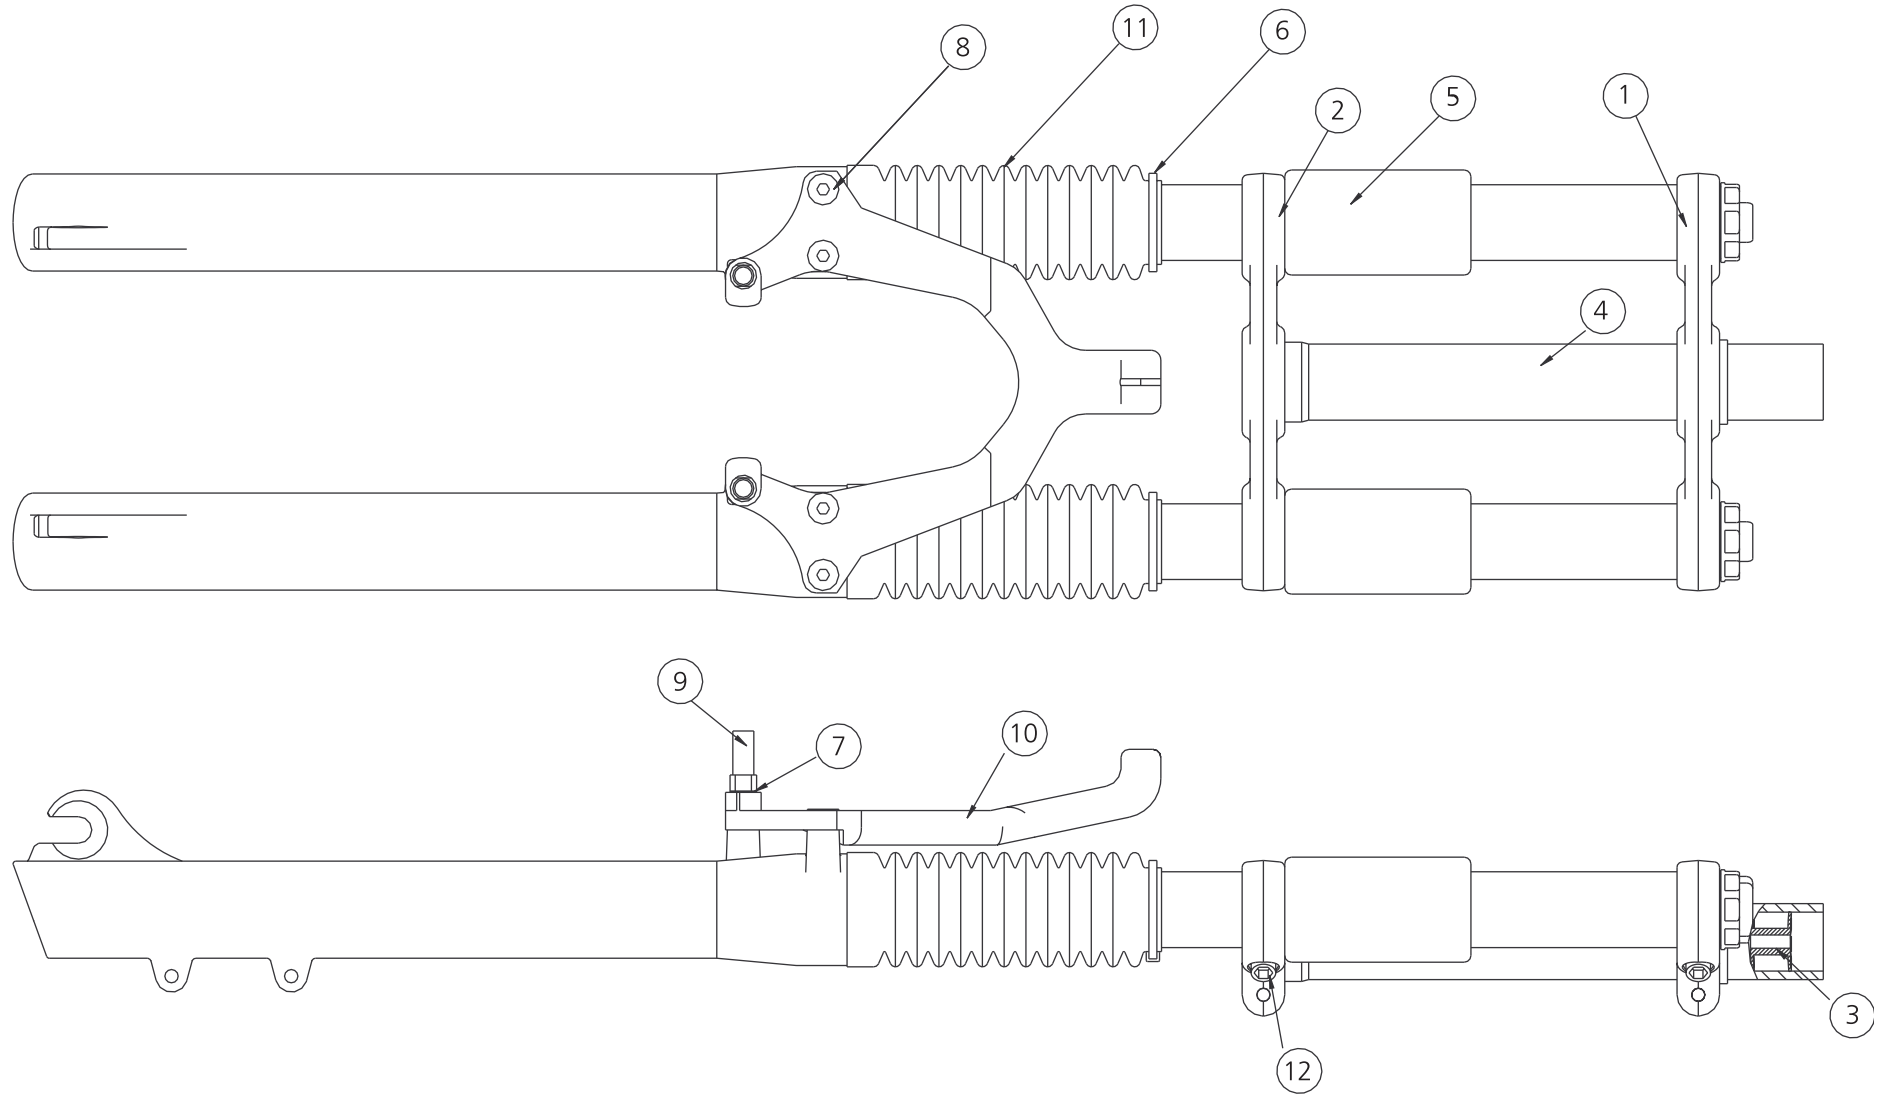

Pipe-Line Chubby
(front / side view)

Standard AM, Long AM / OE, Standard OE

Pipe-Line Chubby (front / side view)

Item #	Part #	Qty	Description
1	15083-1	1	Forged Triple Clamp (upper)
2	15083-2	1	Forged Triple Clamp (lower)
3	15181	1	Star Fangled Nut
4	15247-1	1	Steerer Tube, OE Std. (218.5mm) ¹
	15247-2	1	Steerer Tube, OE / AM Long (258.5mm)
	15247-3	1	Steerer Tube, AM Std. (233.5mm)
5	15344	2	Stanchion Bumper
6	M5FKF-2340-000	2	Wire Tie
7	M5FKH-2Y20-000	2	Brake Pivot Post Washer
8	M5FKP-2Y10-000	4	M6 x 1 x 14 FHCS (Brake Bridge)
9	M5FKZ-2720-000	2	M8 Brake Pivot Post
10	M5FR5-2531-000	1	Brake Bridge, Red Hangerless
	M5FR5-2532-000	1	Brake Bridge, Flat Black Hangerless
	M5FR5-253E-000	1	Brake Bridge, Gloss Black w/ Hanger
	M5FR5-235K-000	1	Brake Bridge, Red w/ Hanger
11	M5FRA-2310-000	2	4 inch boot
12	MTFK1-2Y14-100	6	M6 x 1 x 18 SHCS (triple clamps)

¹ Measurement from bottom of steerer to top of steerer

Pipe-Line Chubby
(exploded view)

Standard OE, Long OE / AM, Standard AM

Pipe-Line Chubby (exploded view)

Item #	Part #	Qty	Description
1	15150-1-FBY	1	Slider Assy, Right Flat Black / Yellow ¹
	15150-1-GBY	1	Slider Assy, Right Gloss Black / Yellow ¹
	15150-1-RB	1	Slider Assy, Right Red / Black ¹
	15150-1-RY	1	Slider Assy, Right Red / Yellow ¹
2	15151-1-FBY	1	Slider Assy, Left Flat Black / Yellow ¹
	15151-1-GBY	1	Slider Assy, Left Gloss Black / Yellow ¹
	15151-1-RB	1	Slider Assy, Left Red / Black ¹
	15151-1-RY	1	Slider Assy, Left Red / Yellow ¹
3	15244-1	2	Stanchion Tube, OE Std (485mm)
	15244-2	2	Stanchion Tube, OE / AM Long (525mm)
	15244-3	2	Stanchion Tube, AM Std (495mm)
4	15245	2	End Spacer
5	15246-1	2	Middle Spacer, OE Std (105mm)
	15246-2	2	Middle Spacer, OE / AM Long (145mm)
	15246-3	2	Middle Spacer, AM Std (115mm)
6	15249	2	Rod Spacer
7	3952B-25000	2	Retaining Ring
8	8064A-01100	2	O-Ring (Aluminium Stopper - inner)
9	8064A-02000	4	O-Ring (Air Damper)
10	8064A-02500	2	O-Ring (Aluminium Stopper - outer)