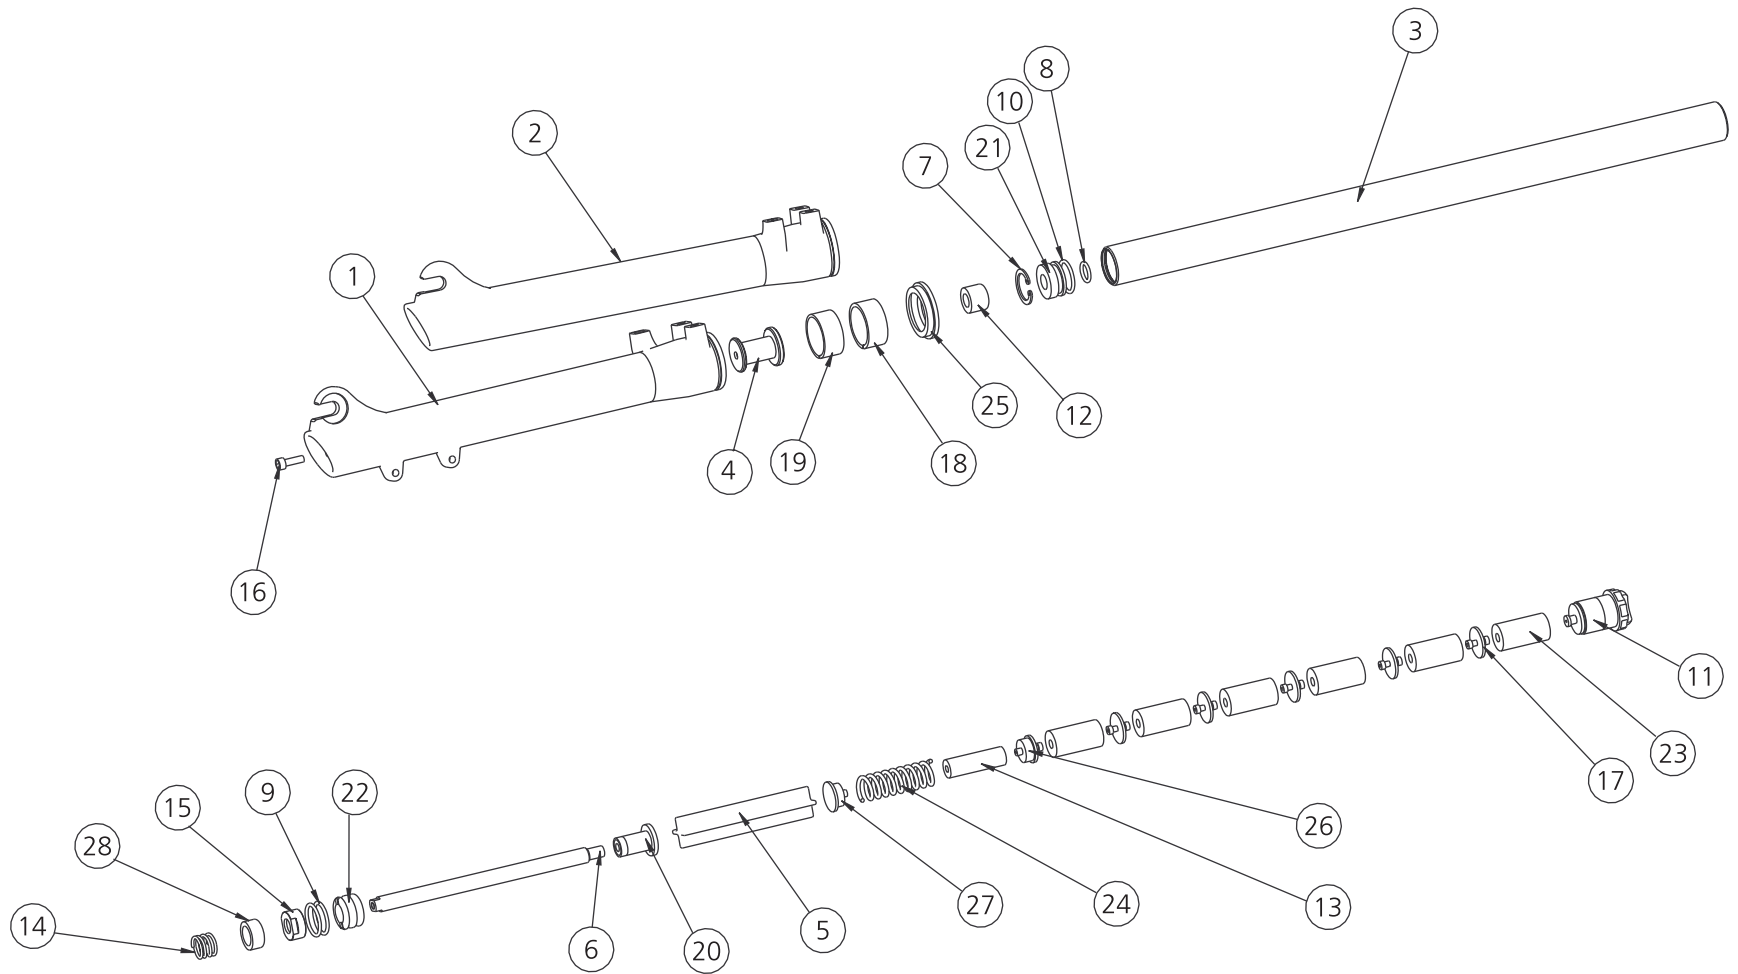

Pipe-Line Chubby
(front / side view)

Standard AM, Long AM / OE, Standard OE

Pipe-Line Chubby (front / side view)

Item #	Part #	Qty	Description
1	15083-1	1	Forged Triple Clamp (upper)
2	15083-2	1	Forged Triple Clamp (lower)
3	15181	1	Star Fangled Nut
4	15247-1	1	Steerer Tube, OE Std. (218.5mm) ¹
	15247-2	1	Steerer Tube, OE / AM Long (258.5mm)
	15247-3	1	Steerer Tube, AM Std. (233.5mm)
5	15344	2	Stanchion Bumper
6	M5FKF-2340-000	2	Wire Tie
7	M5FKH-2Y20-000	2	Brake Pivot Post Washer
8	M5FKP-2Y10-000	4	M6 x 1 x 14 FHCS (Brake Bridge)
9	M5FKZ-2720-000	2	M8 Brake Pivot Post
10	M5FR5-2531-000	1	Brake Bridge, Red Hangerless
	M5FR5-2532-000	1	Brake Bridge, Flat Black Hangerless
	M5FR5-253E-000	1	Brake Bridge, Gloss Black w/ Hanger
	M5FR5-235K-000	1	Brake Bridge, Red w/ Hanger
11	M5FRA-2310-000	2	4 inch boot
12	MTFK1-2Y14-100	6	M6 x 1 x 18 SHCS (triple clamps)

¹ Measurement from bottom of steerer to top of steerer

Pipe-Line Chubby
(exploded view)

Standard OE, Long OE / AM, Standard AM

Pipe-Line Chubby (exploded view)

Item #	Part #	Qty	Description
1	15150-1-FBY	1	Slider Assy, Right Flat Black / Yellow ¹
	15150-1-GBY	1	Slider Assy, Right Gloss Black / Yellow ¹
	15150-1-RB	1	Slider Assy, Right Red / Black ¹
	15150-1-RY	1	Slider Assy, Right Red / Yellow ¹
2	15151-1-FBY	1	Slider Assy, Left Flat Black / Yellow ¹
	15151-1-GBY	1	Slider Assy, Left Gloss Black / Yellow ¹
	15151-1-RB	1	Slider Assy, Left Red / Black ¹
	15151-1-RY	1	Slider Assy, Left Red / Yellow ¹
3	15244-1	2	Stanchion Tube, OE Std (485mm)
	15244-2	2	Stanchion Tube, OE / AM Long (525mm)
	15244-3	2	Stanchion Tube, AM Std (495mm)
4	15245	2	End Spacer
5	15246-1	2	Middle Spacer, OE Std (105mm)
	15246-2	2	Middle Spacer, OE / AM Long (145mm)
	15246-3	2	Middle Spacer, AM Std (115mm)
6	15249	2	Rod Spacer
7	3952B-25000	2	Retaining Ring
8	8064A-01100	2	O-Ring (Aluminium Stopper - inner)
9	8064A-02000	4	O-Ring (Air Damper)
10	8064A-02500	2	O-Ring (Aluminium Stopper - outer)