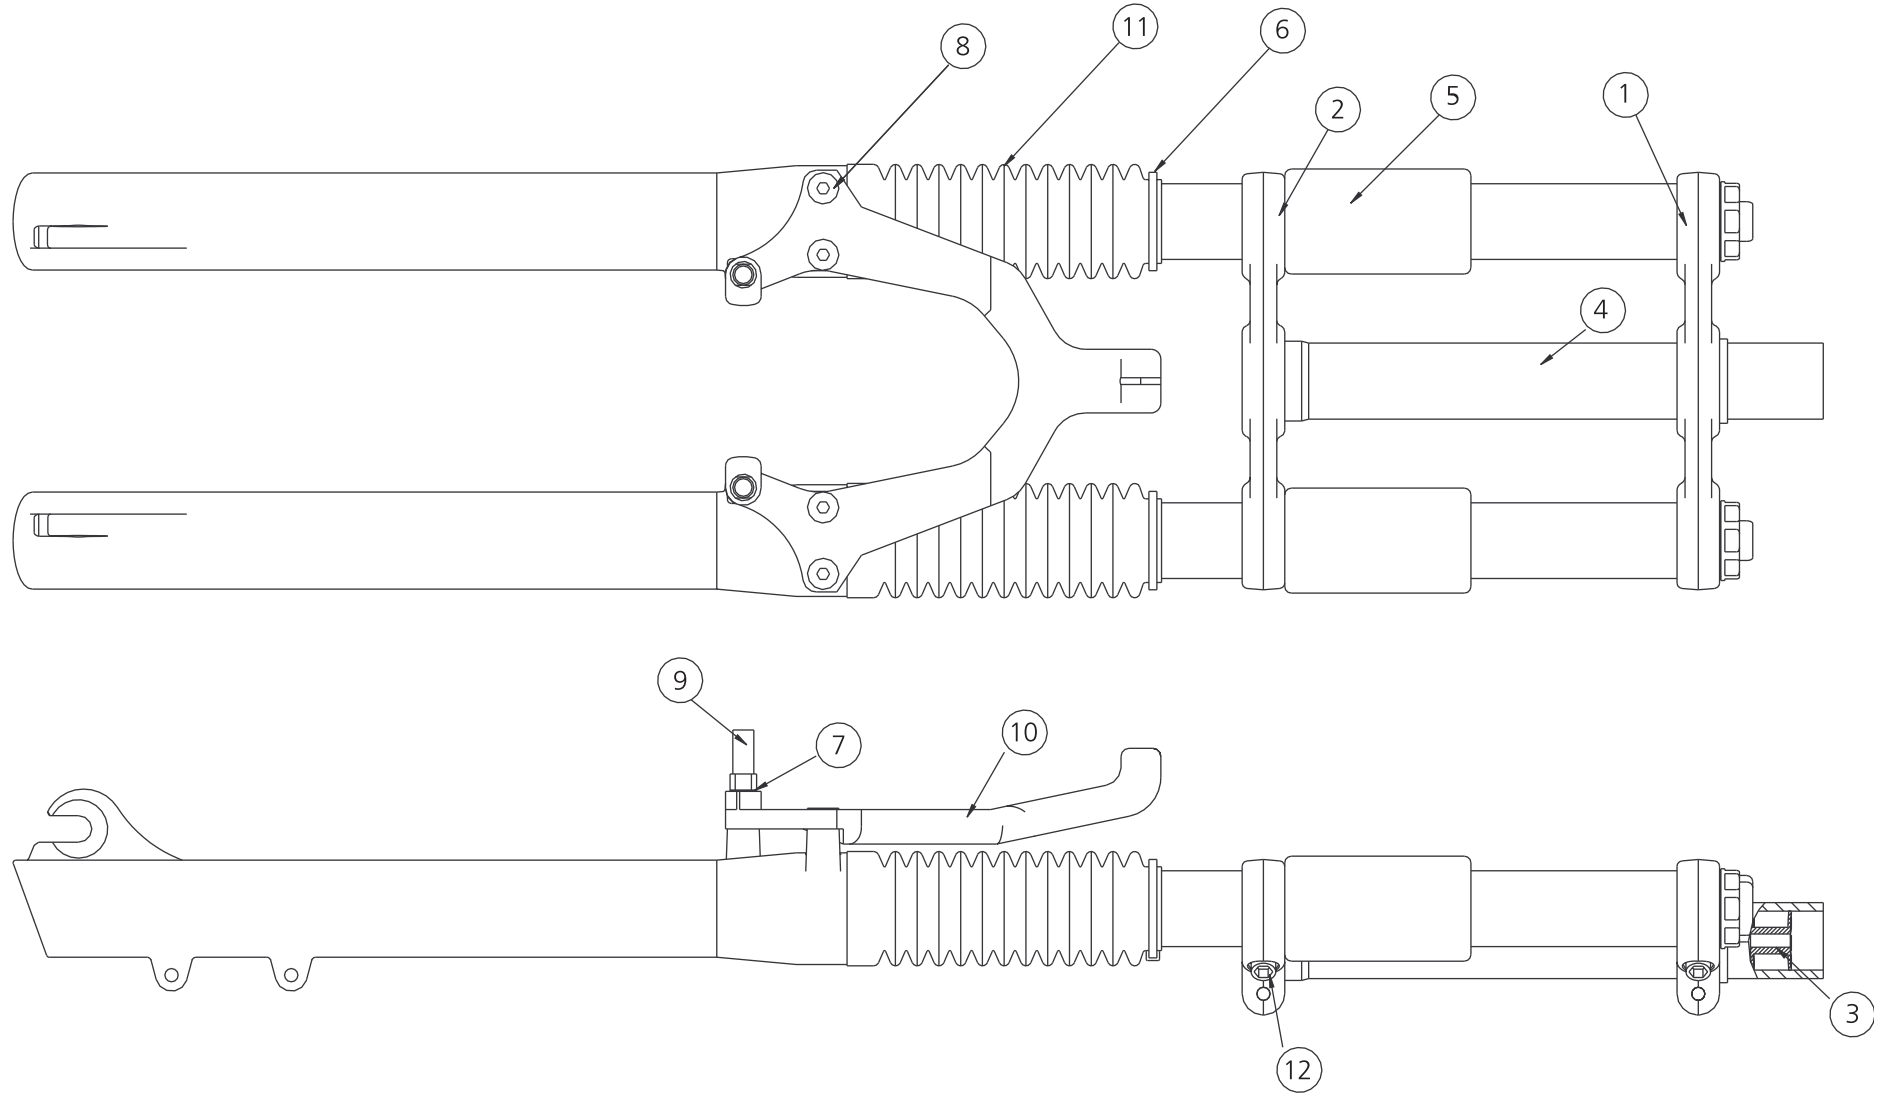

Pipe-Line Chubby
(front / side view)

Standard AM, Long AM / OE, Standard OE

Pipe-Line Chubby (front / side view)

Item #	Part #	Qty	Description
1	15083-1	1	Forged Triple Clamp (upper)
2	15083-2	1	Forged Triple Clamp (lower)
3	15181	1	Star Fangled Nut
4	15247-1	1	Steerer Tube, OE Std. (218.5mm) ¹
	15247-2	1	Steerer Tube, OE / AM Long (258.5mm)
	15247-3	1	Steerer Tube, AM Std. (233.5mm)
5	15344	2	Stanchion Bumper
6	M5FKF-2340-000	2	Wire Tie
7	M5FKH-2Y20-000	2	Brake Pivot Post Washer
8	M5FKP-2Y10-000	4	M6 x 1 x 14 FHCS (Brake Bridge)
9	M5FKZ-2720-000	2	M8 Brake Pivot Post
10	M5FR5-2531-000	1	Brake Bridge, Red Hangerless
	M5FR5-2532-000	1	Brake Bridge, Flat Black Hangerless
	M5FR5-253E-000	1	Brake Bridge, Gloss Black w/ Hanger
	M5FR5-235K-000	1	Brake Bridge, Red w/ Hanger
11	M5FRA-2310-000	2	4 inch boot
12	MTFK1-2Y14-100	6	M6 x 1 x 18 SHCS (triple clamps)

¹ Measurement from bottom of steerer to top of steerer

Pipe-Line Chubby
(exploded view)

Standard OE, Long OE / AM, Standard AM

Pipe-Line Chubby (exploded view)

Item #	Part #	Qty	Description
1	15150-1-FBY	1	Slider Assy, Right Flat Black / Yellow ¹
	15150-1-GBY	1	Slider Assy, Right Gloss Black / Yellow ¹
	15150-1-RB	1	Slider Assy, Right Red / Black ¹
	15150-1-RY	1	Slider Assy, Right Red / Yellow ¹
2	15151-1-FBY	1	Slider Assy, Left Flat Black / Yellow ¹
	15151-1-GBY	1	Slider Assy, Left Gloss Black / Yellow ¹
	15151-1-RB	1	Slider Assy, Left Red / Black ¹
	15151-1-RY	1	Slider Assy, Left Red / Yellow ¹
3	15244-1	2	Stanchion Tube, OE Std (485mm)
	15244-2	2	Stanchion Tube, OE / AM Long (525mm)
	15244-3	2	Stanchion Tube, AM Std (495mm)
4	15245	2	End Spacer
5	15246-1	2	Middle Spacer, OE Std (105mm)
	15246-2	2	Middle Spacer, OE / AM Long (145mm)
	15246-3	2	Middle Spacer, AM Std (115mm)
6	15249	2	Rod Spacer
7	3952B-25000	2	Retaining Ring
8	8064A-01100	2	O-Ring (Aluminium Stopper - inner)
9	8064A-02000	4	O-Ring (Air Damper)
10	8064A-02500	2	O-Ring (Aluminium Stopper - outer)