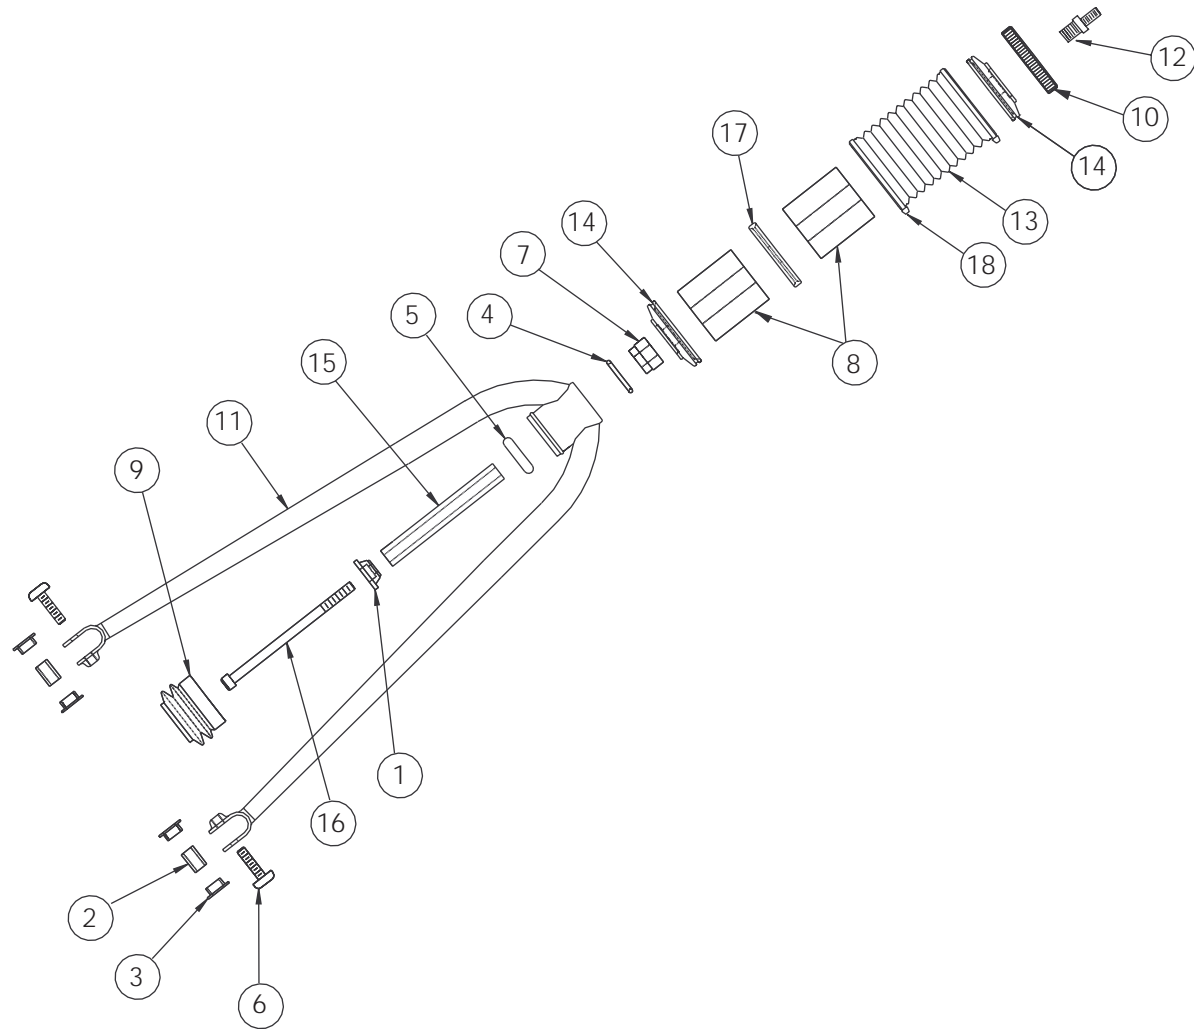

**STRUT ASSEMBLY**  
Attack, Reptile

Frame Sizes: Small, Medium, Large, Way Big

## Strut Assembly Reptile, Attack

Item #	Part #	Qty	Description
1	13575	1	Stop
2	13581	2	Spacer bushing (strut)
3	13643	4	Bearing, Flanged
4	13657	1	O-Ring (lower shock)
5	13671	1	O-Ring (seal)
6	13676-2	2	M6 x 1 x 23 BHCS (lower strut)
7	13941	1	Bearing (lower shock)
8	13943-2-X	1	Foam Spring (1.75 inch) (See Page 39)
9	14262	1	End Cap, Expandable
10	14268	1	Knurled Retainer
11	14711-AT7G	1	Strut, Attack Yellow
	14711-AT7R	1	Strut, Attack Black
	14711-RT7R	1	Strut, Reptile Black
	14711-RT7B	1	Strut, Reptile Yellow
12	14718	1	Stud, Double Threaded
13	15099	1	Bellows (black)
14	15153	2	Spring Retainer
15	15154	1	Spring Tube
16	15985	1	M6 x 1 x 120 SHCS
17	15158	1	Center Retainer
18	15182	2	Tie Wrap, Bellows (8 inch)