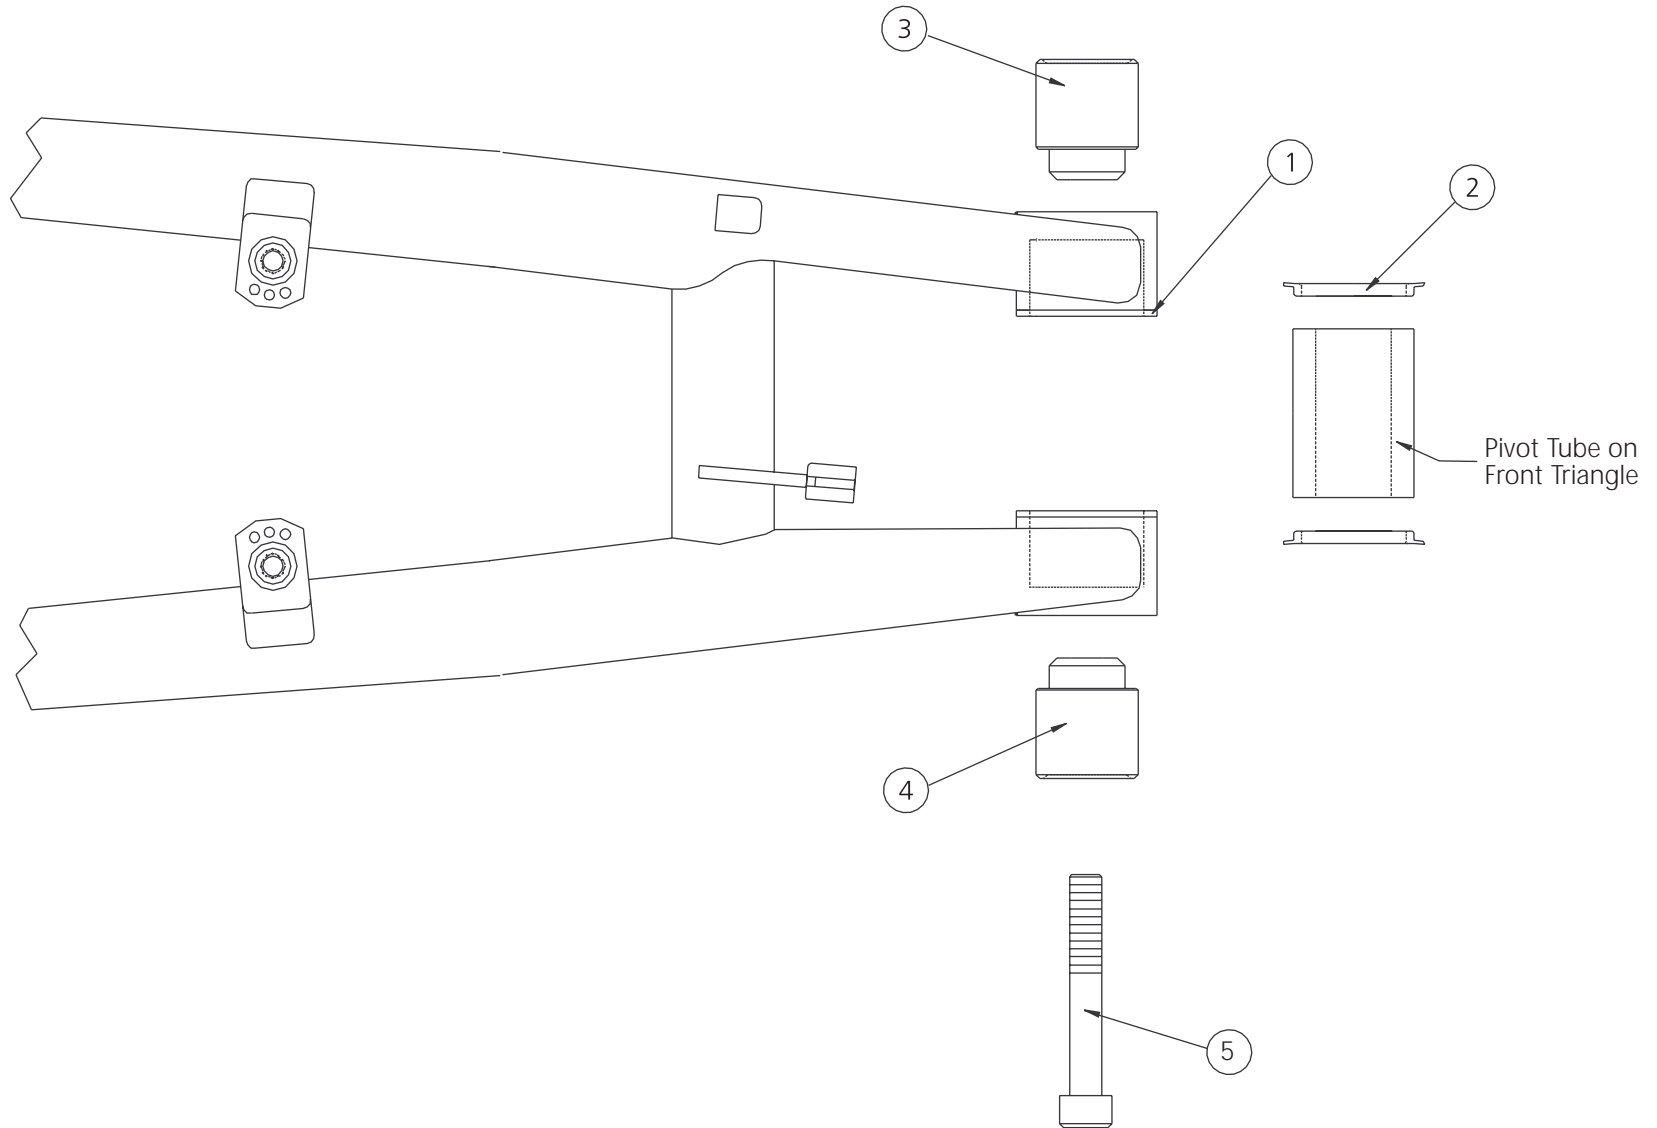

MAIN PIVOT
Attack, Reptile

Frame Sizes: Small, Medium, Large, Way Big

Main Pivot Reptile, Attack

Item #	Part #	Qty	Description
1	13644-2	2	Bearing Flanged
2	13788	2	Axle Seal
3	13948	1	Axle, Left
4	13960	1	Axle, Right
5	14017	1	M8 x 1.25 x 55 SHCS