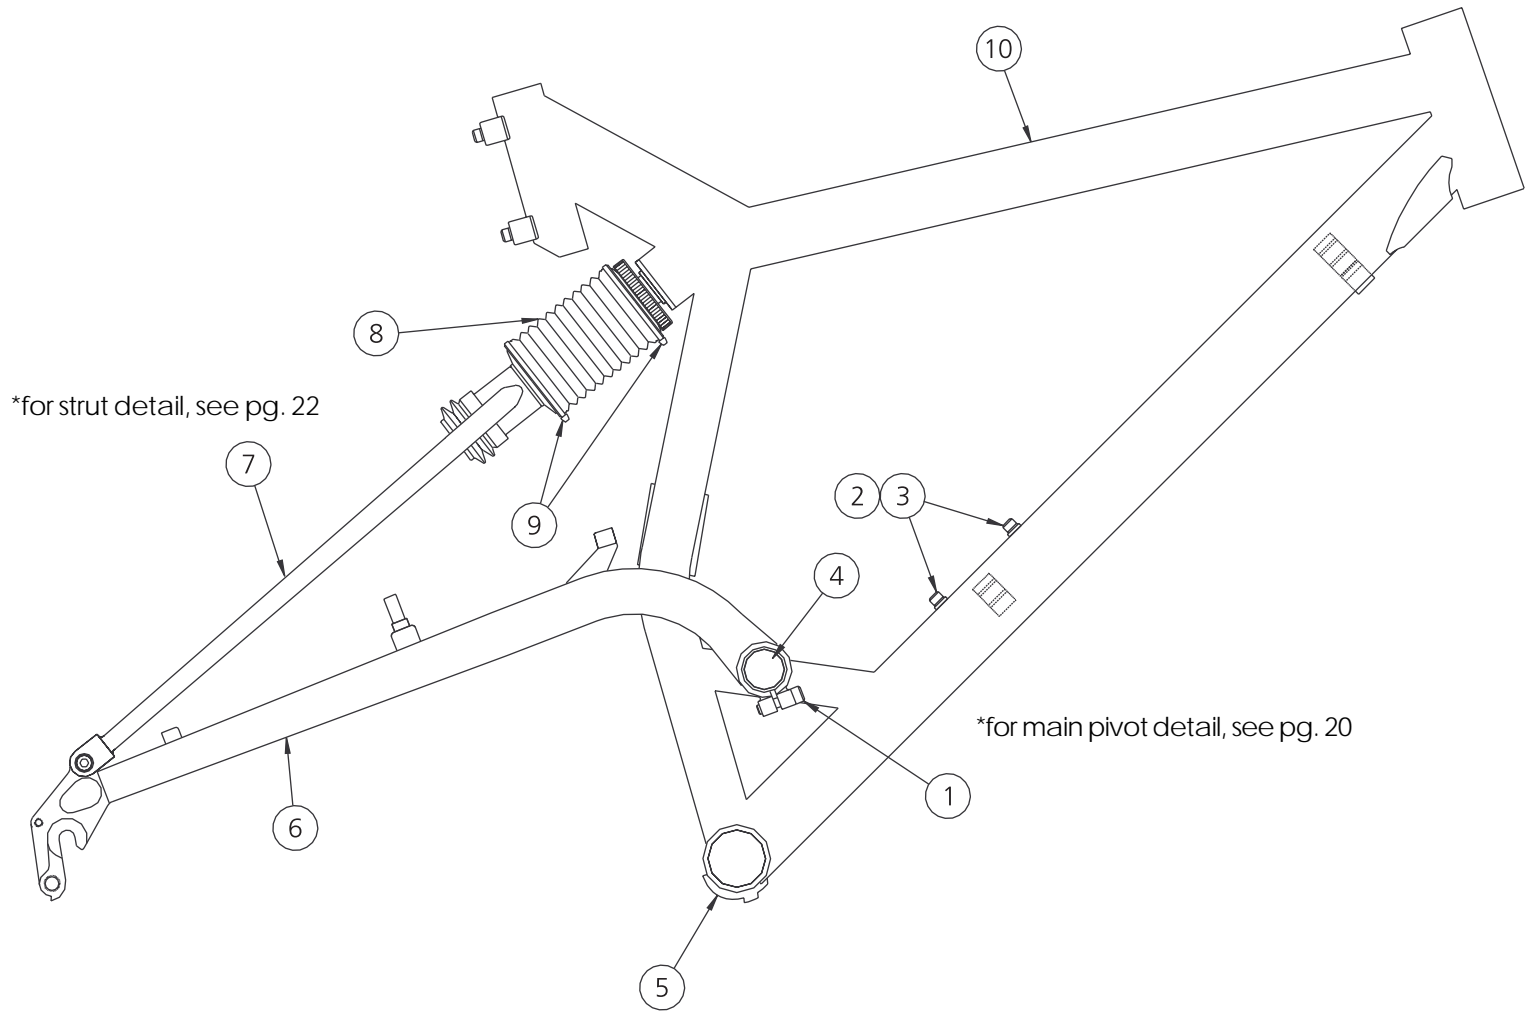

**FRAME ASSEMBLY**  
**Attack, Reptile**

**Frame Sizes: Small, Medium, Large, Way Big**

## Frame Assembly Attack, Reptile

Item #	Part #	Qty	Description
1	13792-1	2	M6 x 1 x 25 SHCS (swingarm)
2	14082	4	Washer
3	14084	4	M5 x .8 x 15 SHCS (bottle boss)
4	14085	2	Axle Cap
5	14616	1	BB Cable Guide w/ screw
6	14714-AT7G	1	Swingarm, Attack Yellow (green decal)
	14714-AT7R	1	Swingarm, Attack Black (yellow decal)
	14714-RT7R	1	Swingarm, Reptile Black (white decal)
	14617-RT7B	1	Swingarm, Reptile Yellow (blue decal)
7	14711-AT7G	1	Strut, Attack Yellow
	14711-AT7R	1	Strut, Attack Black
	14711-RT7R	1	Strut, Reptile Black
	14711-RT7B	1	Strut, Reptile Yellow
8	15099	1	Bellows (black)
9	15182	2	Tie Wrap, Bellows Retaining

Item #	Part #	Qty	Description
10	15194-AT7G	1	Front Tri, Attack SM Green
	15194-AT7R	1	Front Tri, Attack SM Red
	15195-AT7G	1	Front Tri, Attack MD Green
	15195-AT7R	1	Front Tri, Attack MD Red
	15196-AT7G	1	Front Tri, Attack LG Green
	15196-AT7R	1	Front Tri, Attack LG Red
	15197-AT7G	1	Front Tri, Attack WB Green
	15197-AT7R	1	Front Tri, Attack WB Red
	15194-RT7B	1	Front Tri, Reptile SM Blue/Yellow
	15194-RT7R	1	Front Tri, Reptile SM Rust/Yellow
	15195-RT7B	1	Front Tri, Reptile MD Blue/Yellow
	15195-RT7R	1	Front Tri, Reptile MD Rust/Yellow
	15196-RT7B	1	Front Tri, Reptile LG Blue/Yellow
	15196-RT7R	1	Front Tri, Reptile LG Rust/Yellow
	15197-RT7B	1	Front Tri, Reptile WB Blue/Yellow
	15197-RT7R	1	Front Tri, Reptile WB Rust/Yellow

Items not shown:

	SPC32	1	Seat Post Collar, 32mm x 6mm
--	-------	---	------------------------------