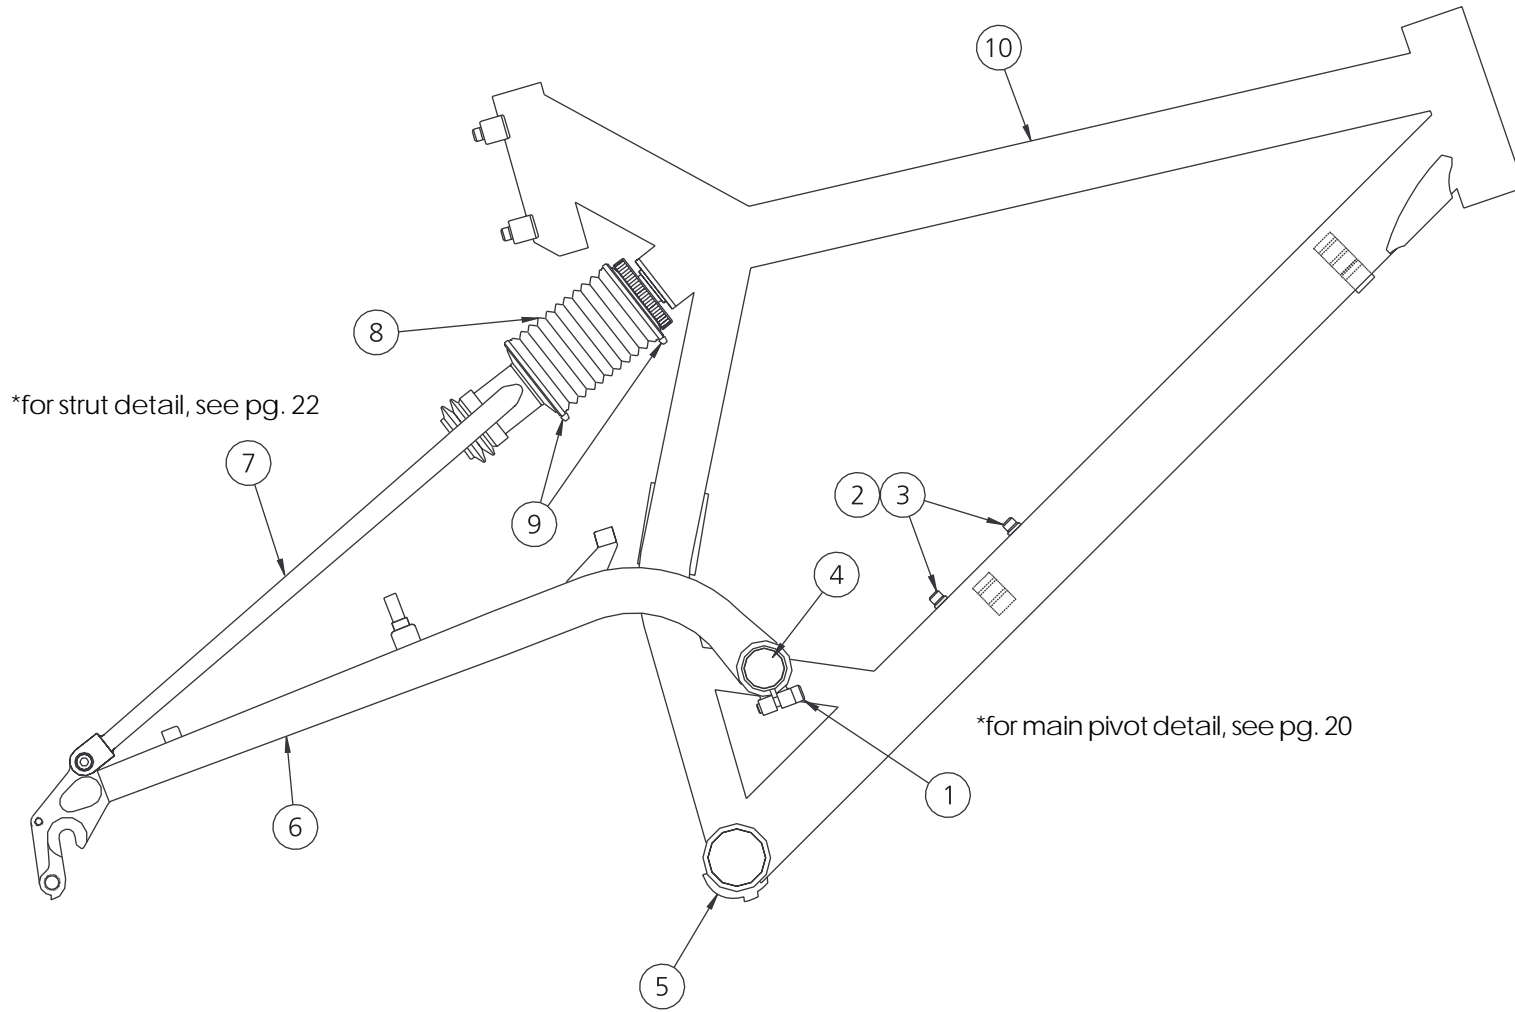

FRAME ASSEMBLY
Attack, Reptile

Frame Sizes: Small, Medium, Large, Way Big

Frame Assembly Attack, Reptile

Item #	Part #	Qty	Description
1	13792-1	2	M6 x 1 x 25 SHCS (swingarm)
2	14082	4	Washer
3	14084	4	M5 x .8 x 15 SHCS (bottle boss)
4	14085	2	Axle Cap
5	14616	1	BB Cable Guide w/ screw
6	14714-AT7G	1	Swingarm, Attack Yellow (green decal)
	14714-AT7R	1	Swingarm, Attack Black (yellow decal)
	14714-RT7R	1	Swingarm, Reptile Black (white decal)
	14617-RT7B	1	Swingarm, Reptile Yellow (blue decal)
7	14711-AT7G	1	Strut, Attack Yellow
	14711-AT7R	1	Strut, Attack Black
	14711-RT7R	1	Strut, Reptile Black
	14711-RT7B	1	Strut, Reptile Yellow
8	15099	1	Bellows (black)
9	15182	2	Tie Wrap, Bellows Retaining

Item #	Part #	Qty	Description
10	15194-AT7G	1	Front Tri, Attack SM Green
	15194-AT7R	1	Front Tri, Attack SM Red
	15195-AT7G	1	Front Tri, Attack MD Green
	15195-AT7R	1	Front Tri, Attack MD Red
	15196-AT7G	1	Front Tri, Attack LG Green
	15196-AT7R	1	Front Tri, Attack LG Red
	15197-AT7G	1	Front Tri, Attack WB Green
	15197-AT7R	1	Front Tri, Attack WB Red
	15194-RT7B	1	Front Tri, Reptile SM Blue/Yellow
	15194-RT7R	1	Front Tri, Reptile SM Rust/Yellow
	15195-RT7B	1	Front Tri, Reptile MD Blue/Yellow
	15195-RT7R	1	Front Tri, Reptile MD Rust/Yellow
	15196-RT7B	1	Front Tri, Reptile LG Blue/Yellow
	15196-RT7R	1	Front Tri, Reptile LG Rust/Yellow
	15197-RT7B	1	Front Tri, Reptile WB Blue/Yellow
	15197-RT7R	1	Front Tri, Reptile WB Rust/Yellow

Items not shown:

	SPC32	1	Seat Post Collar, 32mm x 6mm
--	-------	---	------------------------------