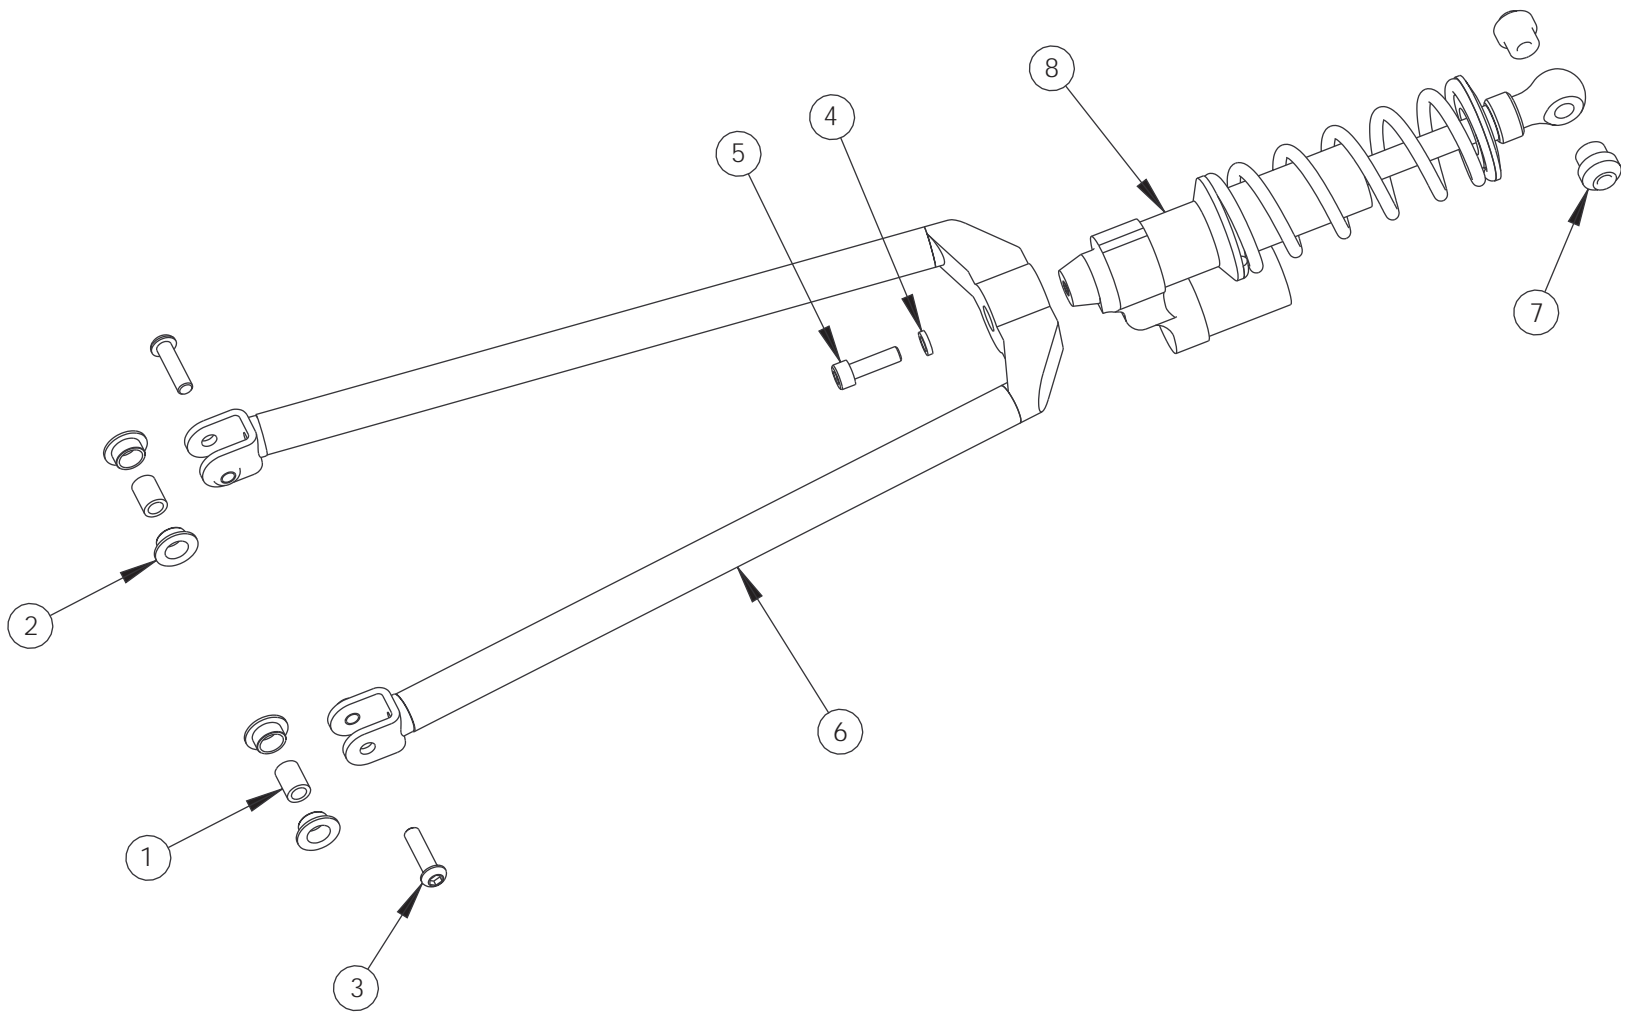

STRUT ASSEMBLY
957, Animal, 857,
Beast, 757

Frame Sizes: Small, Medium, Large, Way Big

Strut Assembly 957, 857, Animal, Beast, 757

Item #	Part #	Qty	Description
1	13581	2	Spacer Bushing
2	13643	4	Bearing, Flanged
3	13676-2	2	M6 x 1 x 23 BHCS (lower strut)
4	13914	1	Washer 2mm
5	14474	1	M6 x 1 x 20 SHCS (lower shock)
6	15276	1	Strut, 957, 857 Black
	15276-AN7-R	1	Strut, Animal Black
	15276-BT-Red	1	Strut, Beast Red
	15276-BT-Rus	1	Strut, Beast Black
	15276-R	1	Strut, 757 Red
	15276-Y	1	Strut, 757 Yellow
7	NB-1168	2	Spacer, Steel 31mm ((NR-4 Rear)
	NB-1186	2	Spacer, Steel (31mm NR-1, NR-2 Rear)
8	Shock, Rear	1	Noleen Shock Assy, Rear (see pg. 38)