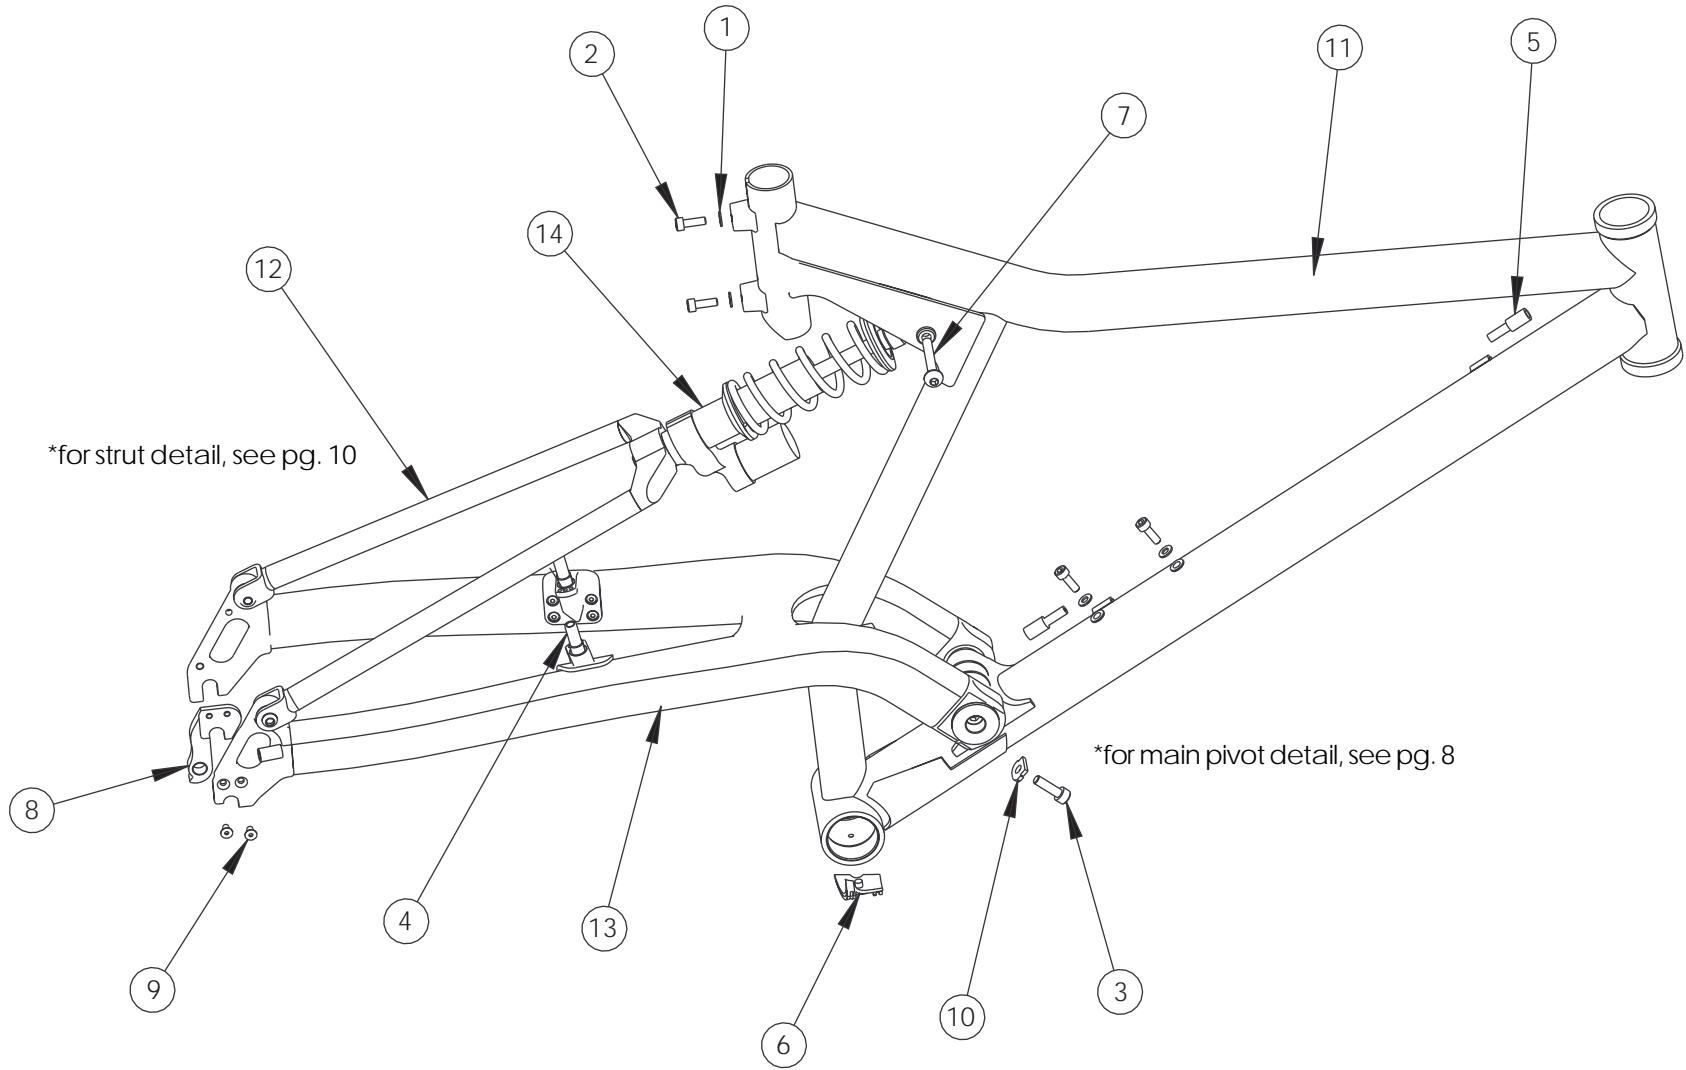

FRAME ASSEMBLY
957, 857

Frame Sizes: Small, Medium, Large, Way Big

Frame Assembly 957, 857

Item #	Part #	Qty	Description
1	14082	4	Washer
2	14084	4	M5 x .8 x 15 SHCS (bottle boss)
3	14474	2	M6 x 1 x 20 SHCS (swingarm clamp)
4	14519	2	M10 Brake Pivot Post
5	14578	4	Ferrule, Frame
6	14616	1	BB Cable Guide w/ screw
7	14785	1	M6 x 1 x 45 BHCS (upper shock)
8	14926-1	1	Derailleur hanger
9	14995	2	M4 x 8 FHCS (derailleur hanger)
10	15070	2	Gasket, Swingarm Pivot
11	15188-14	1	Front Tri, 957 SM Polished
	15188-16	1	Front Tri, 957 MD Polished
	15188-18	1	Front Tri, 957 LG Polished
	15188-20	1	Front Tri, 957 WB Polished
	15188-14-87G	1	Front Tri, 857 SM Grape
	15188-14-87R	1	Front Tri, 857 SM Red
	15188-16-87G	1	Front Tri, 857 MD Grape
	15188-16-87R	1	Front Tri, 857 MD Red
	15188-18-87G	1	Front Tri, 857 LG Grape
	15188-18-87R	1	Front Tri, 857 LG Red
	15188-20-87G	1	Front Tri, 857 WB Grape
	15188-20-87R	1	Front Tri, 857 WB Red
12	15276	1	Strut, 957, 857 Black
13	15358-A	1	Swingarm Assembly, Carbon
14	Shock, Rear	1	Noleen Shock Assy, Rear (see pg. 38)
Items not shown:			
	SPC32	1	Seat Post Collar, 32mm x 6mm