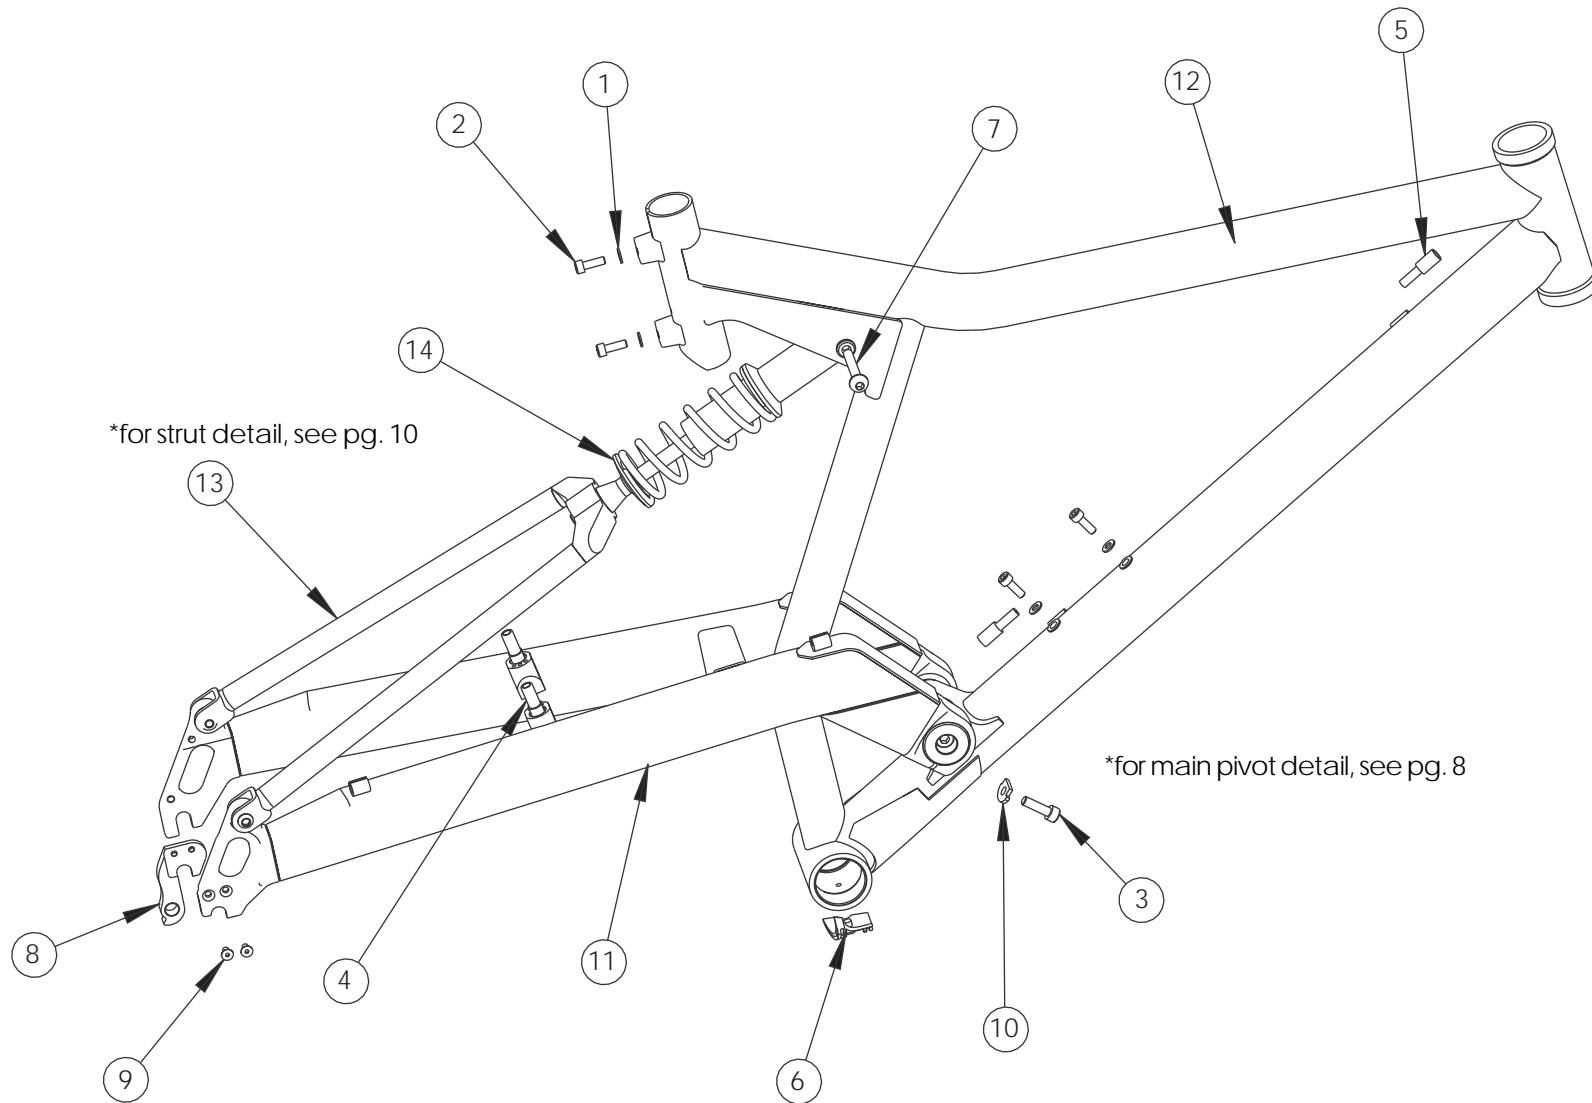

FRAME ASSEMBLY
Animal, Beast, 757

Frame Sizes: Small, Medium, Large, Way Big

Frame Assembly Animal, Beast, 757

Item #	Part #	Qty	Description
1	14082	4	Washer
2	14084	4	M5 x .8 x 15 SHCS (bottle boss)
3	14474	2	M6 x 1 x 20 SHCS (swingarm clamp)
4	14519	2	M10 Brake Pivot Post
5	14578	4	Ferrule, Frame
6	14616	1	BB Cable Guide w/ screw
7	14785	1	M6 x 1 x 45 BHCS (upper shock)
8	14926-1	1	Derailleur hanger
9	14995	2	M4 x 8 FHCS (derailleur hanger)
10	15284	2	Gasket, Swingarm Pivot
11	15146-AN7-R	1	Swingarm Assembly, Animal Red
	15146-BT-Red	1	Swingarm Assembly, Beast Red
	15146-BT-Rust	1	Swingarm Assembly,, Beast Rust
	15146-R	1	Swingarm Assembly, 757 Red
	15146-Y	1	Swingarm Assembly, 757 Yellow
12	15188-14-AN7	1	Front Tri, Animal SM
	15188-16-AN7	1	Front Tri, Animal MD
	15188-18-AN7	1	Front Tri, Animal LG
	15188-20-AN7	1	Front Tri, Animal WB

Item #	Part #	Qty	Description
12	15188-14BT-R	1	Front Tri, Beast SM Red/Black
	15188-14BT-Y	1	Front Tri, Beast SM Yellow/Rust
	15188-16BT-R	1	Front Tri, Beast MD Red/Black
	15188-16BT-Y	1	Front Tri, Beast MD Yellow/Rust
	15188-18BT-R	1	Front Tri, Beast LG Red/Black
	15188-18BT-Y	1	Front Tri, Beast LG Yellow/Rust
	15188-20BT-R	1	Front Tri, Beast WB Red/Black
	15188-20BT-Y	1	Front Tri, Beast WB Yellow/Rust
	15188-14-77W	1	Front Tri, 757 SM White
	15188-14-77B	1	Front Tri, 757 SM Blue
	15188-16-77W	1	Front Tri, 757 MD White
	15188-16-77B	1	Front Tri, 757 MD Blue
	15188-18-77W	1	Front Tri, 757 LG White
	15188-18-77B	1	Front Tri, 757 LG Blue
	15188-20-77W	1	Front Tri, 757 WB White
	15188-20-77B	1	Front Tri, 757 WB Blue
13	15276-x	1	Strut (see pg. 10)
14	Shock, Rear	1	Noleen Shock Assy Rear (see pg. 38)
Items not shown:			
	SPC32	1	Seat Post Collar, 32mm x 6mm