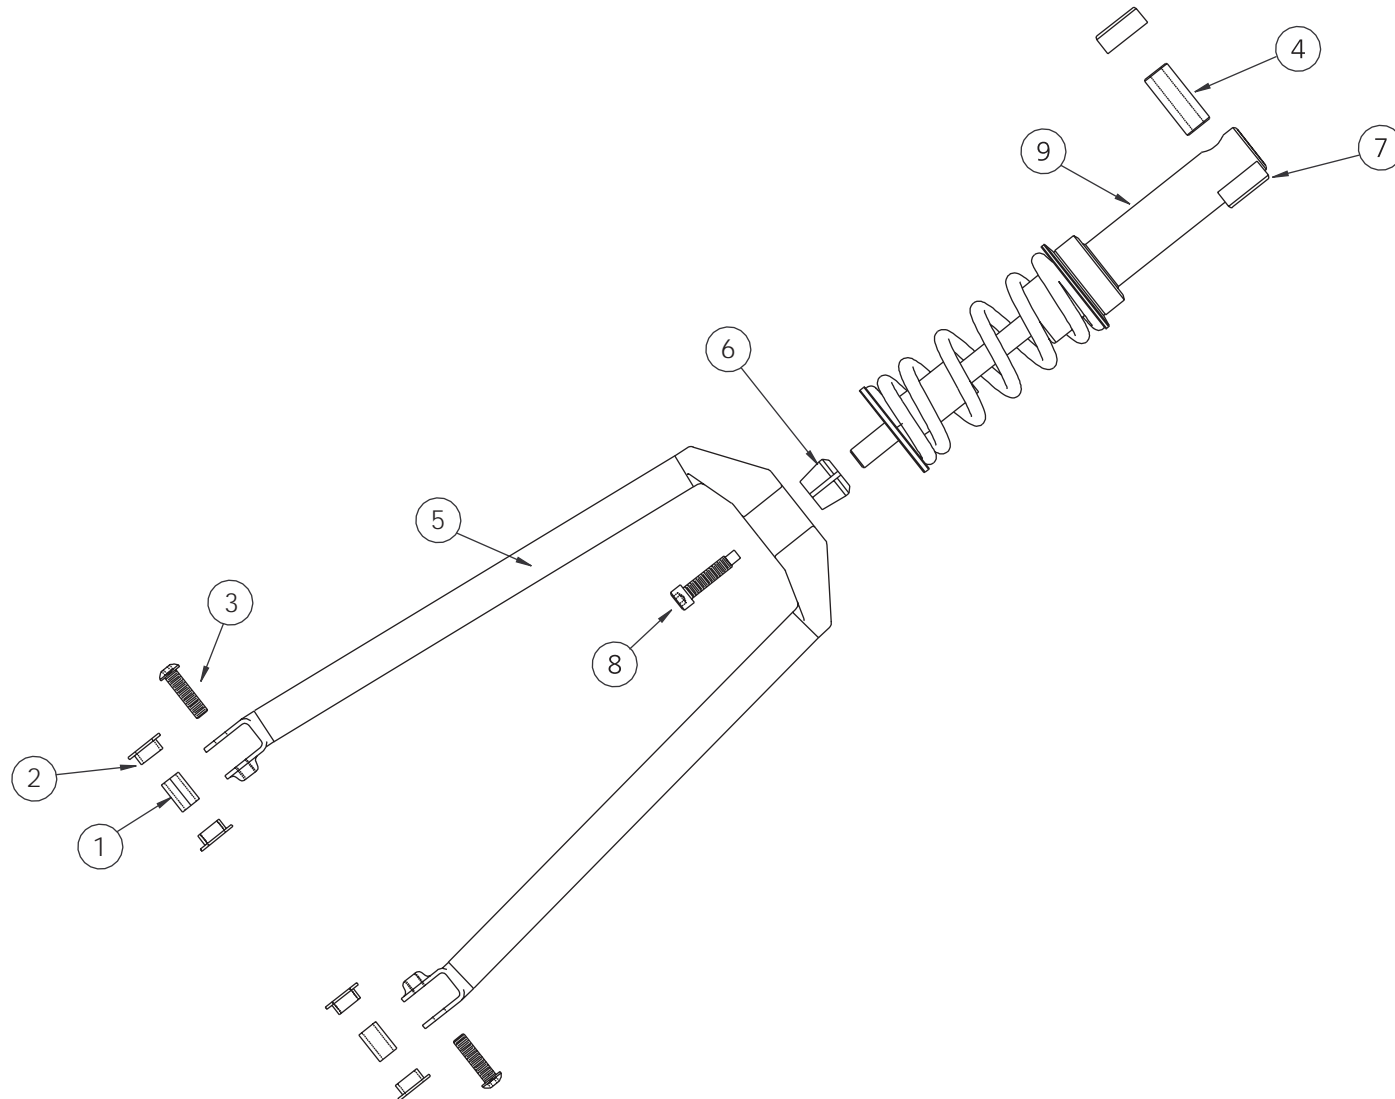

**STRUT ASSEMBLY**  
Beast GDT, 657

Frame Sizes: Small, Medium, Large, Way Big

## Strut Assembly Beast GDT, 657

Item #	Part #	Qty	Description
1	13581	2	Spacer Bushing
2	13643	4	Bearing, Flanged
3	13676-2	2	M6 x 1 x 23 BHCS (lower strut)
4	14596	1	Spacer Tube
5	14784	1	Strut, Beast GDT Silver
	14784-B	1	Strut, 657 Black
	14784-T	1	Strut, 657 Ti
6	14787	1	Split Collet
7	14892	2	Seal Spacer
8	15050	1	M6 x 1 x 23 Special SHCS
9	Shock, Rear	1	GDT Shock, Rear (see pg.38)