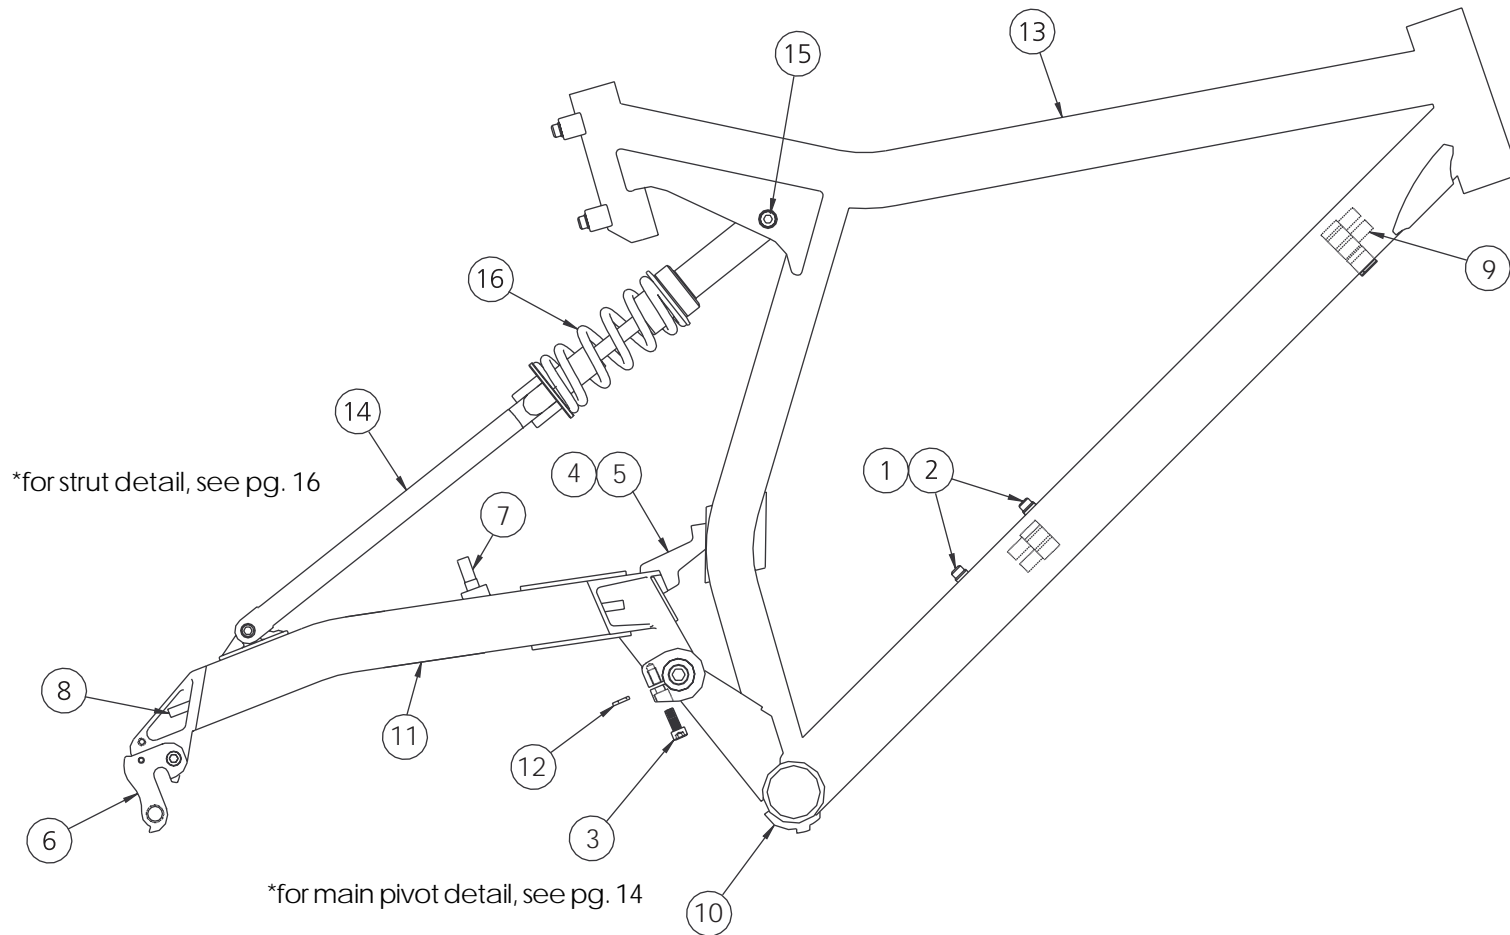

FRAME ASSEMBLY
Beast GDT, 657

Frame Sizes: Small, Medium, Large, Way Big

Frame Assembly Beast GDT, 657

| Item # | Part # | Qty | Description |
|------------------|-------------|-----|--|
| 1 | 14082 | 4 | Washer |
| 2 | 14084 | 4 | M5 x .8 x 15 SHCS (bottle boss) |
| 3 | 14131 | 2 | M6 x 1 x 15 SHCS (swingarm clamp) |
| 4 | 14463 | 1 | Cable Stop (swingarm) |
| 5 | 14474 | 1 | M6 x 1 x 20 SHCS (cable stop) |
| 6 | 14492 | 1 | Derailleur Hanger w/ bolt |
| 7 | 14519 | 2 | M10 Brake Pivot Post |
| 8 | 14577 | 2 | Ferrule, Swingarm |
| 9 | 14578 | 4 | Ferrule, Frame |
| 10 | 14616 | 1 | BB Cable Guide w/ screw |
| 11 | 14617-657B | 1 | Swingarm Assembly,, 657 Black |
| | 14617-657T | 1 | Swingarm Assembly,, 657 Ti |
| | 14617-BT6 | 1 | Swingarm Assembly,, Beast GDT Polished |
| 12 | 14649 | 2 | Gasket, Swingarm Pivot |
| 13 | 14780-B6 | 1 | Front Tri, Beast GDT 14" Blue/Green |
| | 14781-B6 | 1 | Front Tri, Beast GDT 16" Blue/Green |
| | 14782-B6 | 1 | Front Tri, Beast GDT 18" Blue/Green |
| | 14783-B6 | 1 | Front Tri, Beast GDT 20" Blue/Green |
| 13 | 15254-1B | 1 | Front Tri, 657 14" Black |
| | 15254-2T | 1 | Front Tri, 657 14" Ti |
| | 15255-1B | 1 | Front Tri, 657 16" Black |
| | 15255-2T | 1 | Front Tri, 657 16" Ti |
| | 15256-1B | 1 | Front Tri, 657 18" Black |
| | 15256-2T | 1 | Front Tri, 657 18" Ti |
| | 15257-1B | 1 | Front Tri, 657 20" Black |
| | 15257-2T | 1 | Front Tri, 657 20" Ti |
| 14 | 14784-x | 1 | Strut (see pg. 16) |
| 15 | 14785 | 1 | M6 x 1 x 45 BHCS (upper shock) |
| 16 | Shock, Rear | 1 | GDT Shock Assembly,, Rear (see pg. 38) |
| Items not shown: | | | |
| | SPC32 | 1 | Seat Post Collar, 32mm x 6mm |