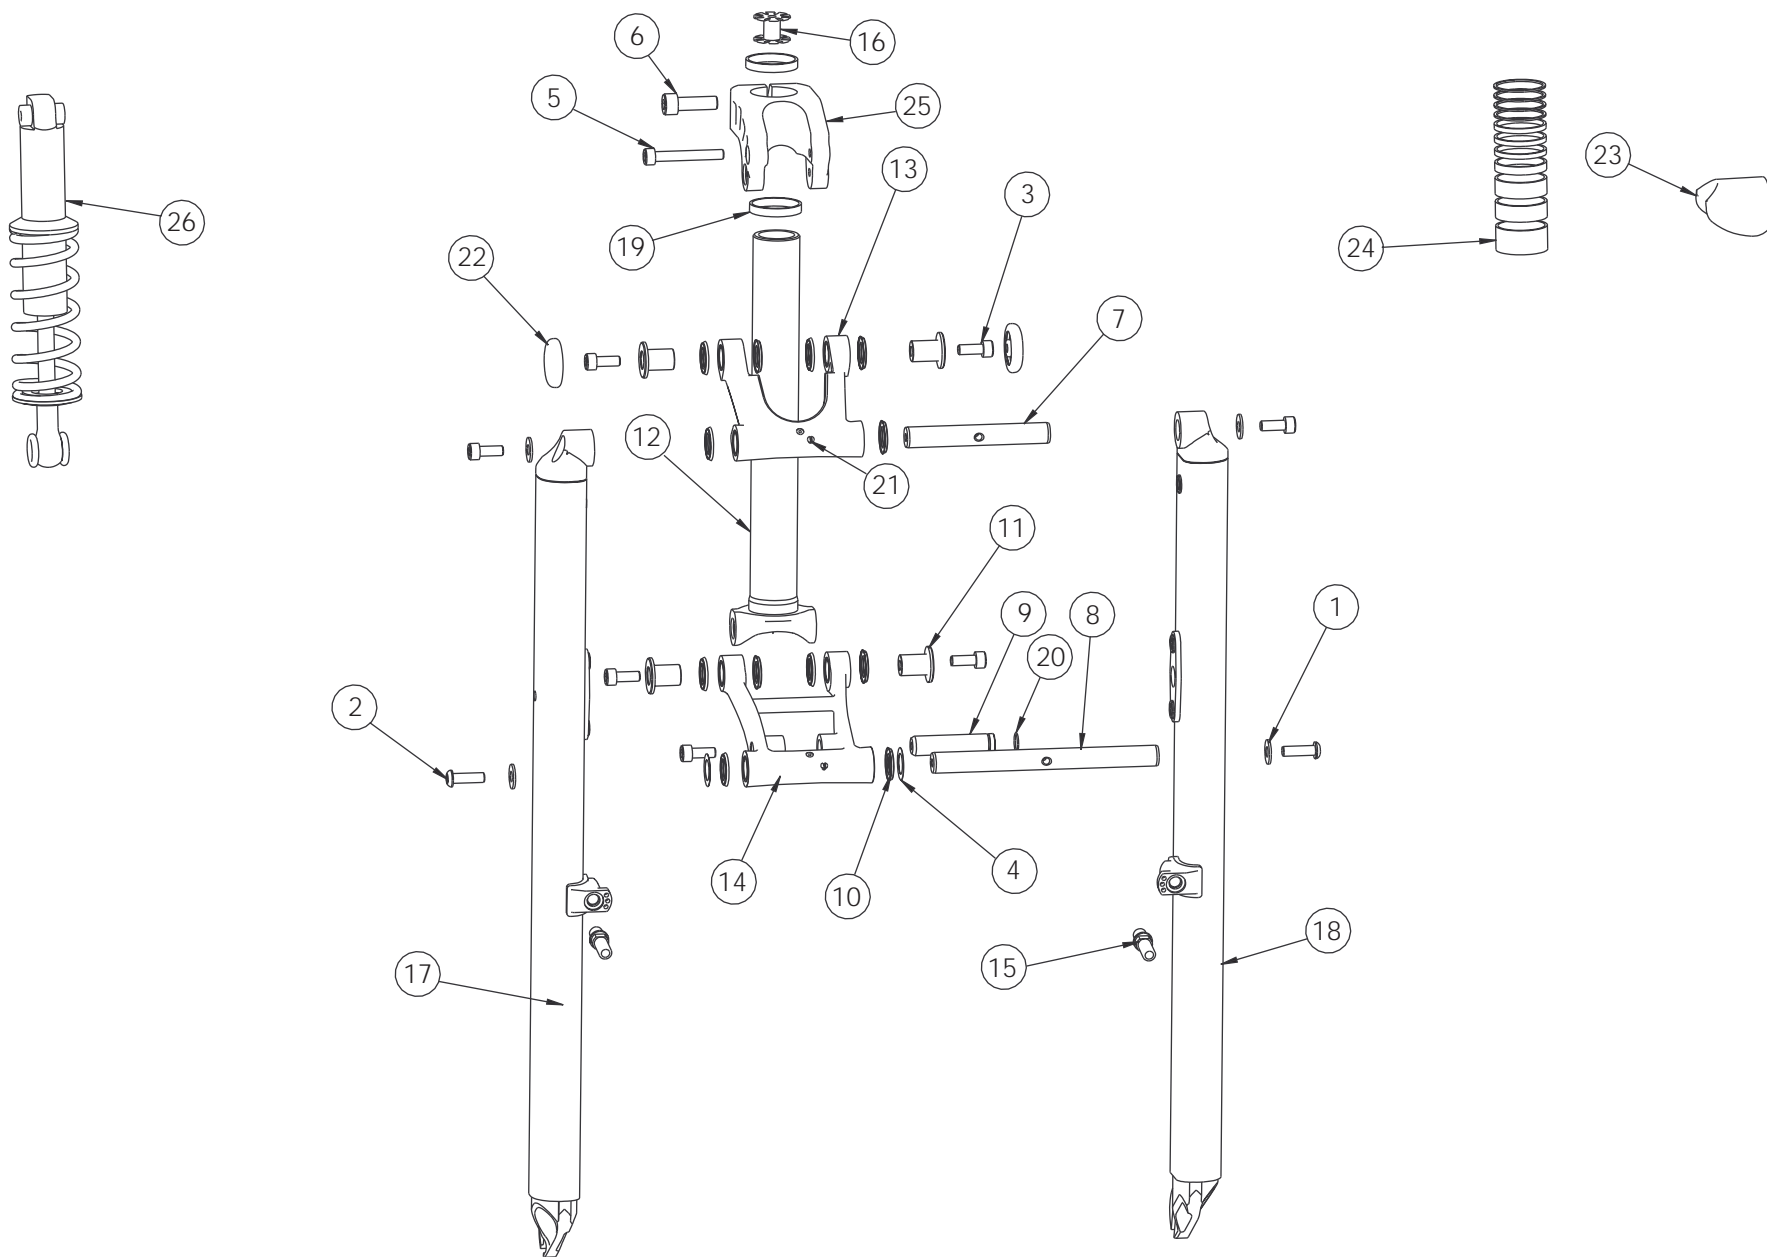

Cross-Link
Pro-Carbon, Elite,
Elite Comp, Expert

Standard AM, Long AM, Standard OE, Long OE

Cross-Link Pro-Carbon, Elite Comp, Elite, Expert

Item #	Part #	Qty	Description
1	14122-BLK	4	Washer
2	14125-BLK	2	M6 x 1 x 20 BHCS (lower axle)
3	14131-BLK	7	M6 x 1 x 15 SHCS (links, pivots)
4	14180	2	Shim Washer (.005)
5	14618-BLK	1	M6 X 1 X 43 SHCS (upper shock)
6	14856-BLK	1	M8 x 1.25 x 25 SHCS (ULM)
7	15098	1	Axle Rod, Upper Pivot
8	15101	1	Axle Rod, Lower Pivot
9	15108	1	Wrist Pin
10	15128	12	Spacer Washer (Extreme Seal)
11	15129	4	Pivot Axle
12	15137-1	1	Steerer, OE Long (259mm) ¹
	15137-3	1	Steerer, OE Std (221.7mm) ¹
	15137-5	1	Steerer, AM Long (271.8mm) ¹
	15137-6	1	Steerer, AM Std (234.7mm) ¹
13	15159	1	Upper Link Assembly ²
14	15160	1	Lower Link Assembly ²
15	14519	2	Brake Pivot Post (10mm-Carbon leg)
	15179	2	Brake Pivot Post (8mm-Alum leg)
16	15181	1	Star Fangled Nut
17	15198-1-RB	1	Leg, Right Expert Std (red black)
	15198-1-SB	1	Leg, Right Expert Std (silver black)
	15198-1-YB	1	Leg, Right Expert Std (yellow black)
	15198-1-RB	1	Leg, Right Expert Long (red black)
	15198-2-SB	1	Leg, Right Expert Long (silver black)
	15198-2-YB	1	Leg, Right Expert Long (yellow black)
	15198-3-AO	1	Leg, Right Elite Std (anthracite orgn)
	15198-3-AY	1	Leg, Right Elite Std (anthracite yellow)

¹ Measurement from crown race seat to top of steerer

² Upper and Lower Link Assemblies include drilled (for grease ports) Sleeve Bearings, part # 14116.