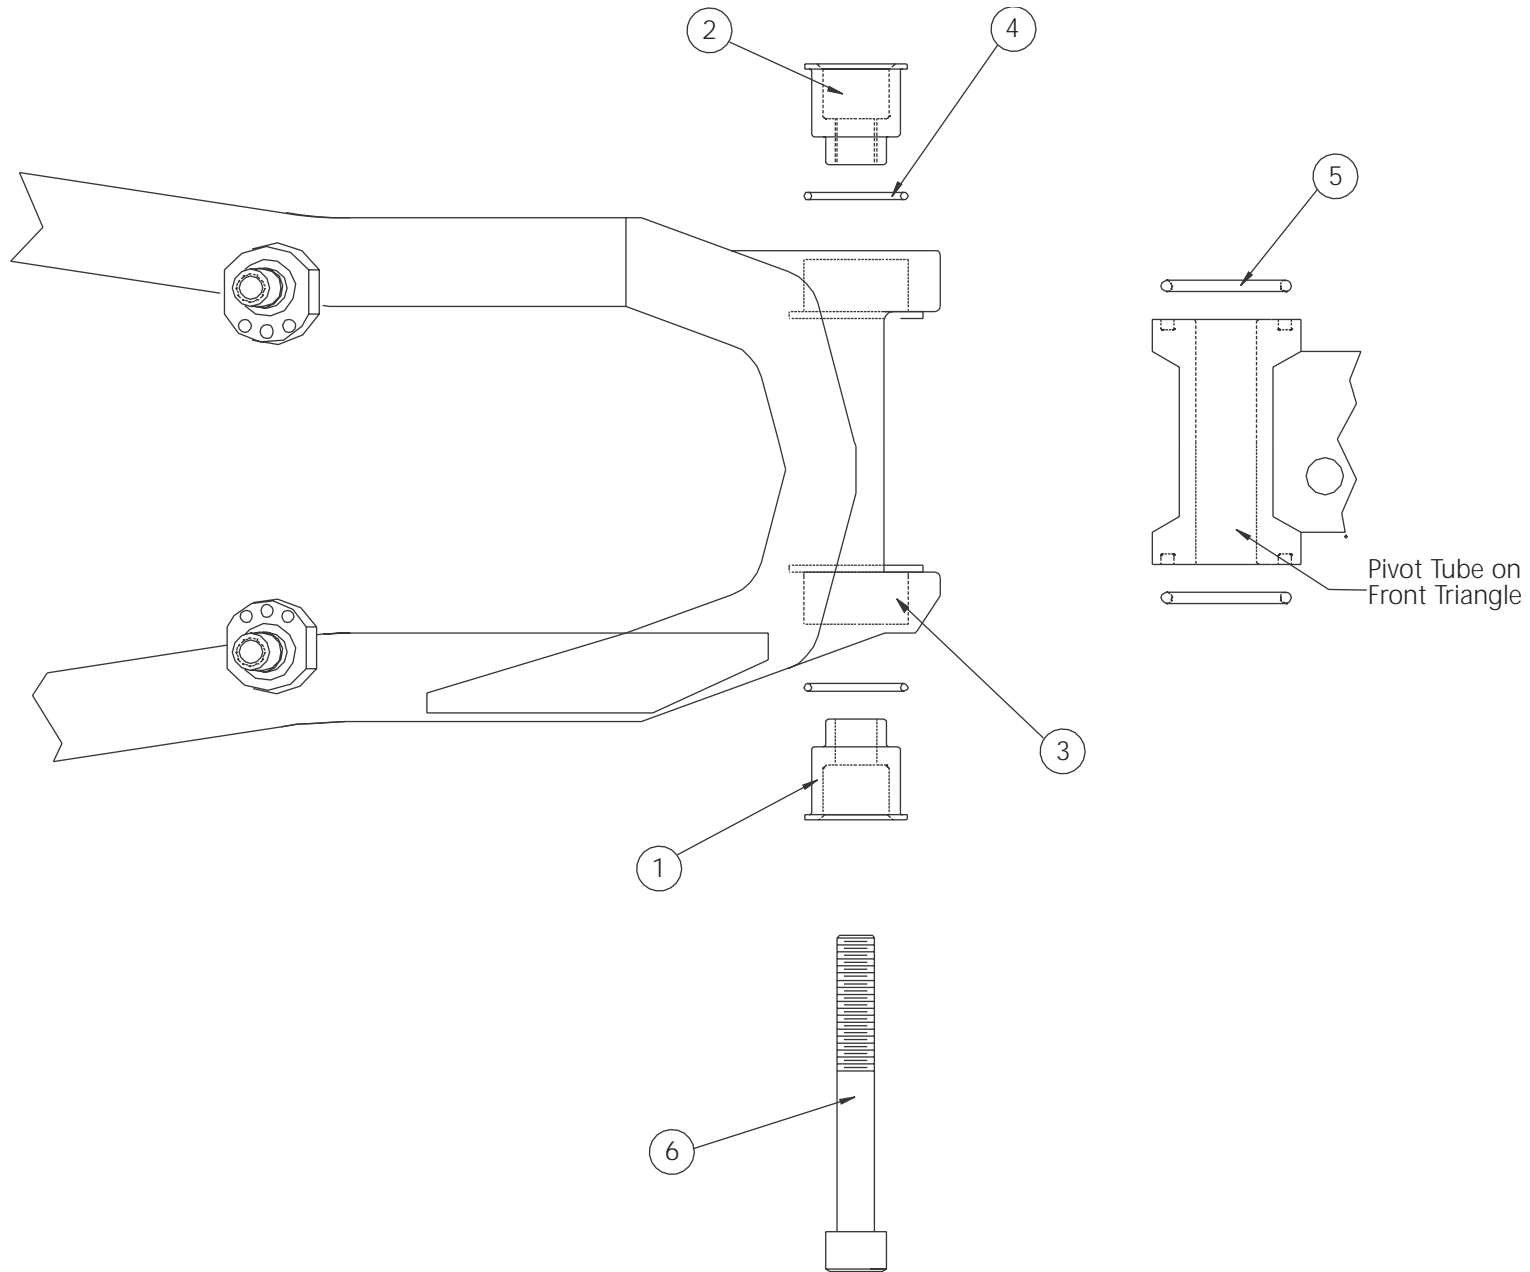

**MAIN PIVOT**  
Beast GDT, 657

**Frame Sizes: Small, Medium, Large, Way Big**

## Main Pivot Beast GDT, 657

| Item # | Part # | Qty | Description                       |
|--------|--------|-----|-----------------------------------|
| 1      | 14469  | 1   | Pivot Axle, Right                 |
| 2      | 14470  | 1   | Pivot Axle, Left                  |
| 3      | 14472  | 2   | Bearing, Flanged                  |
| 4      | 14473  | 2   | O-Ring (outer)                    |
| 5      | 14601  | 2   | O-Ring (inner)                    |
| 6      | 14471  | 1   | M6 x 1 x 65 SHCS (older axles)    |
| OR     |        |     |                                   |
| 6      | 15311  | 1   | M8 x 1.25 x 65 SHCS (newer axles) |