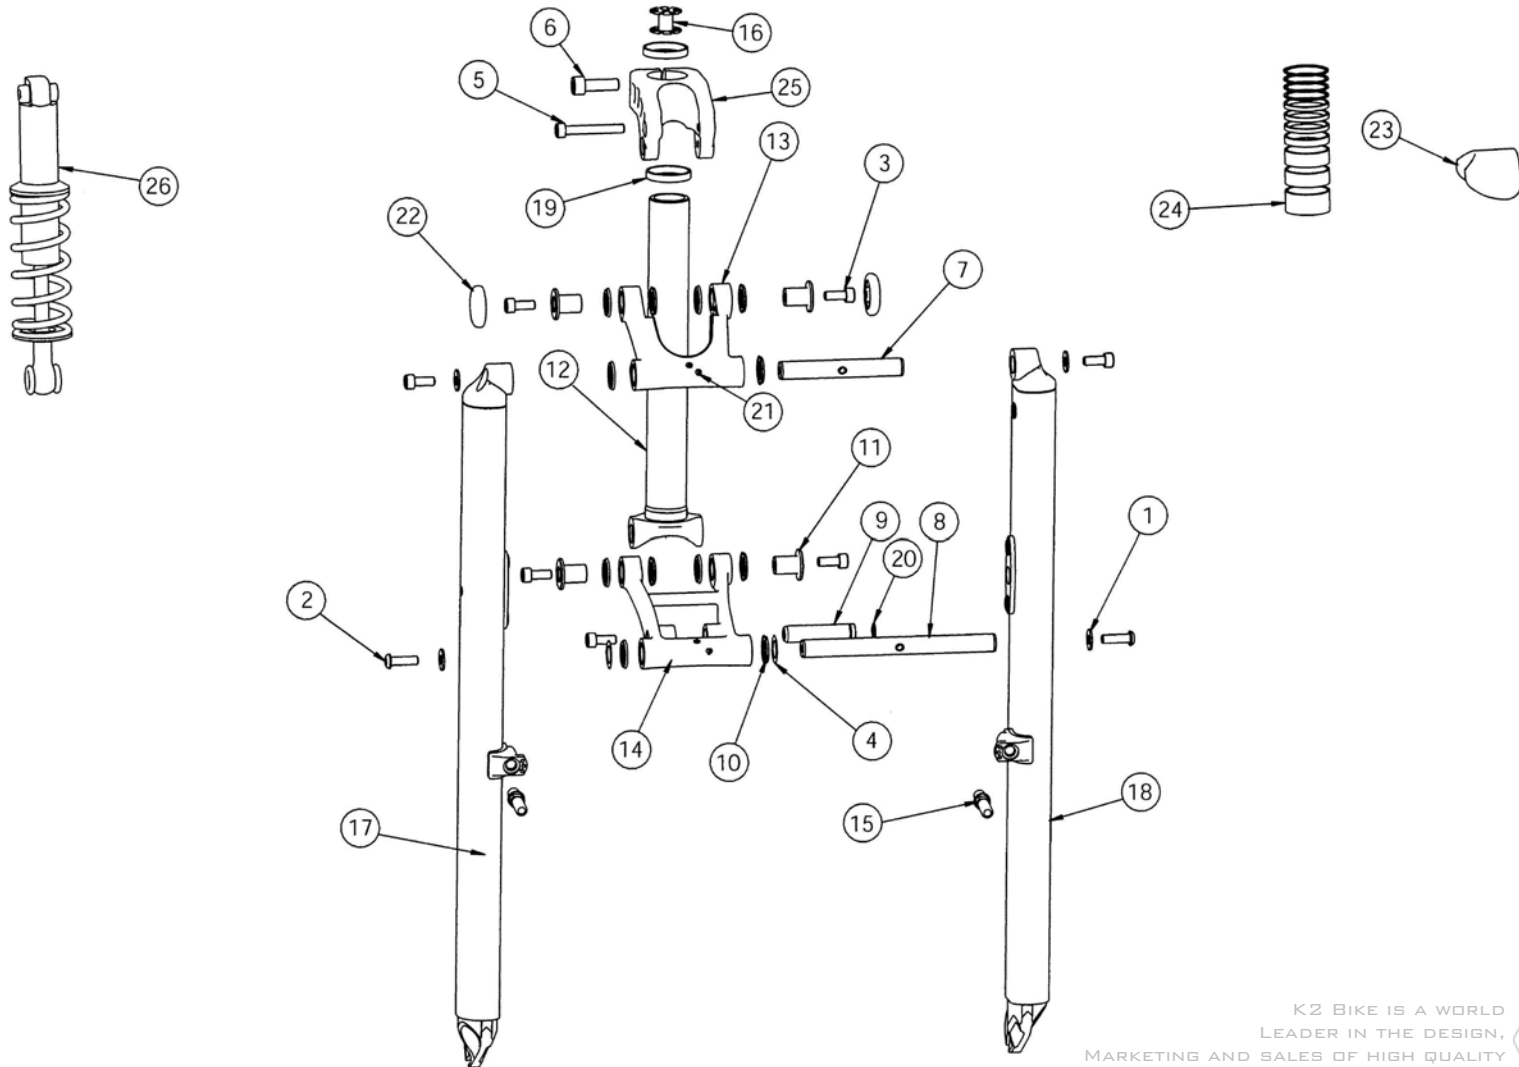

CROSSLINK PRO-CARBON, ELITE, EXPERT

K2 BIKE IS A WORLD LEADER IN THE DESIGN, MARKETING AND SALES OF HIGH QUALITY BIKES AND ACCESSORIES FOR ROAD, MOUNTAIN AND BMX USE.

CROSSLINK PRO-CARBON, ELITE, EXPERT

ITEM#	PART#	KIT#	QTY.	DESCRIPTION
1	14122-BLK		4	WASHER
2	14125-BLK		2	M6 X 1 X 20 BHCS (LOWER AXLE)
3	14131-BLK		7	M6 X 1 X 15 SHCS (LINKS, PIVOTS)
4	14180		2	SHIM WASHER (.005)
5	14618-BLK		1	M6 X 1 X 43 SHCS (UPPER SHOCK)
6	14856-BLK		1	M8 X 1.25 X 25 SHCS (ULM)
7	15098		1	AXLE ROD, UPPER PIVOT
8	15101		1	AXLE ROD, LOWER PIVOT
9	15108		1	WRIST PIN
10	15128	RK004	12	SPACER WASHER (EXTREME SEAL)
11	15129	K025707051	4	PIVOT AXLE
12	15137-1		1	STEERER, OE LONG (259MM)¹
12	15137-3		1	STEERER, OE STANDARD (221.7MM)¹
12	15137-5		1	STEERER, AM LONG (271.8)¹
12	15137-6		1	STEERER AM STANDARD (234.7MM)¹
13	15159		1	UPPER LINK ASSEMBLY²
14	15160		1	LOWER LINK ASSEMBLY²
15	14519		2	BRAKE PIVOT POST (10MM CARBON LEG)
15	15179		2	BRAKE PIVOT POST (8MM ALUMINUM LEG)
16	15181		1	STAR FANGLED NUT
17	15198-1-RB		1	LEG, RIGHT EXPERT STANDARD (RED, BLACK)
17	15198-1-SB		1	LEG, RIGHT EXPERT STANDARD (SILVER, BLACK)
17	15198-1-YB		1	LEG, RIGHT EXPERT STANDARD (YELLOW, BLACK)
17	15198-2-RB		1	LEG, RIGHT EXPERT LONG (RED, BLACK)
17	15198-2-SB		1	LEG, RIGHT EXPERT LONG (SILVER, BLACK)
17	15198-2-YB		1	LEG, RIGHT EXPERT LONG (YELLOW, BLACK)
17	15198-3-AD		1	LEG, RIGHT ELITE STANDARD (ANTHRACITE, ORANGE)
17	15198-3-AY		1	LEG, RIGHT ELITE STANDARD (ANTHRACITE, YELLOW)
17	15198-4-AD		1	LEG, RIGHT ELITE LONG (ANTHRACITE, ORANGE)
17	15198-4-AY		1	LEG, RIGHT ELITE LONG (ANTHRACITE, YELLOW)
17	15366-1-CAR		1	LEG, RIGHT CARBON STANDARD
17	15366-2-CAR		1	LEG, RIGHT CARBON LONG